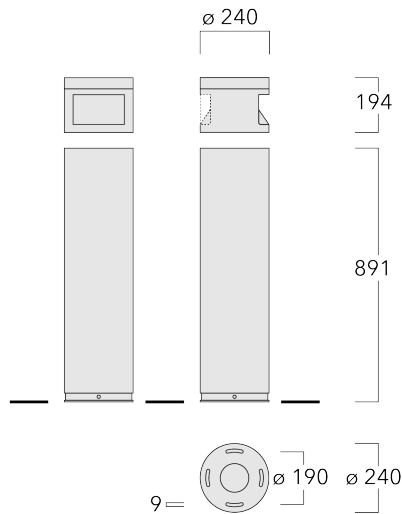

117-0217

CFY259 LED - 1085 mm

we-ef

Specifications

Material description

Body	Marine-grade, all-aluminium construction
Lens	Satinised safety glass
Colours	RAL9004 Signal black RAL9006 White aluminium RAL9007 Grey aluminium RAL7016 Anthracite grey RAL9016 Traffic white
Gasket	Silicone CCG® Controlled Compression Gasket
Fasteners	PCS Polymer Coated Stainless Steel Hardware
Ingress protection	IP66
Impact resistance	IK10
Corrosion resistance	5CE

Electrical description

Power supply	220-240V / 50-60 Hz
Driver / Ballast	Standard. Optional DALI version available. To be specified at time of ordering.
Surge protection	10/10kV (SP10)

Additional information

Lifetime	Ta=25° L90B10 > 90000h
Energy efficiency class	D (Light source)

WE-EF LEUCHTEN GmbH

Töpinger Straße 16, 29646 Bispingen, Germany - Phone: +49 5194 909-0
info@we-ef.com - <https://we-ef.com>

Subject to technical changes and errors. - Generated on 19/01/2025