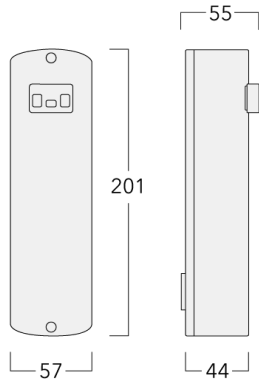

Subject to technical changes and errors. - Generated on 19/01/2025

117-0217

CFY259 LED - 1085 mm

we-ef

Mounting Accessories

Planted root

| Description | Part ID | D1 | D2 | D3 | D4 | H1 | H2 | M1 | M2 | Weight (kg) |
|-------------------|----------|-----|-----|-----|-----|-----|-----|----|----|-------------|
| Planted root ESV4 | 300-0464 | 220 | 190 | 102 | 108 | 400 | 350 | 8 | 6 | 4.30 |

117-0217

CFY259 LED - 1085 mm

we-ef

Control

Eco Step Dim® Motion

| Description | Part ID |
|---|----------|
| Eco Step Dim® Motion - Linked- Primary | 430-0030 |

| | |
|---|----------|
| Eco Step Dim® Motion - Linked- Secondary | 430-0031 |
|---|----------|