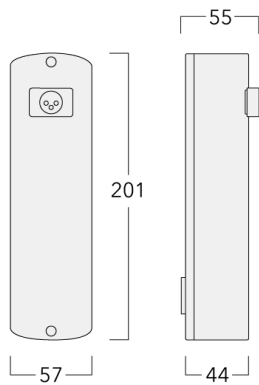

Subject to technical changes and errors. - Generated on 19/01/2025

117-0217

CFY259 LED - 1085 mm

we-ef

Mounting Accessories

Planted root

| Description | Part ID | D1 | D2 | D3 | D4 | H1 | H2 | M1 | M2 | Weight (kg) |
|-------------------|----------|-----|-----|-----|-----|-----|-----|----|----|-------------|
| Planted root ESV4 | 300-0464 | 220 | 190 | 102 | 108 | 400 | 350 | 8 | 6 | 4.30 |

117-0217

CFY259 LED - 1085 mm

we-ef

Control

Eco Step Dim® Motion

| Description | Part ID |
|---|----------|
| Eco Step Dim® Motion - Linked- Primary | 430-0030 |

| | |
|---|----------|
| Eco Step Dim® Motion - Linked- Secondary | 430-0031 |
|---|----------|