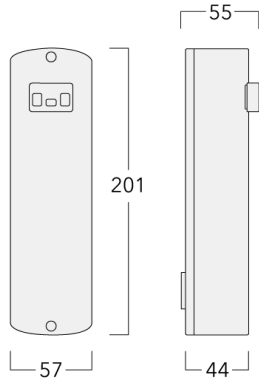

117-0217

CFY259 LED - 1085 mm

we-ef

Description	Part ID
Eco Step Dim® Motion - Stand-Alone	430-0037

WE-EF LEUCHTEN GmbH

Töpinger Straße 16, 29646 Bispingen, Germany - Phone: +49 5194 909-0
info@we-ef.com - <https://we-ef.com>

Subject to technical changes and errors. - Generated on 19/01/2025