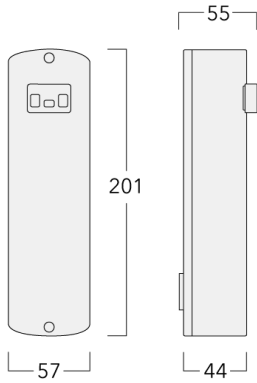

117-0218

CFY259 LED

we-ef

Control

Eco Step Dim® Motion

Description	Part ID
Eco Step Dim® Motion - Linked- Primary	430-0030

Eco Step Dim® Motion - Linked- Secondary	430-0031