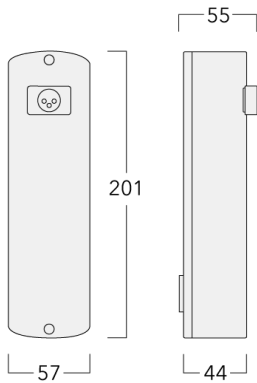

Fagerhult Lighting Ltd

33-34 Dolben Street, SE1 0UQ London, United Kingdom

<https://we-ef.com/uk>

Subject to technical changes and errors. - Generated on 23/11/2024