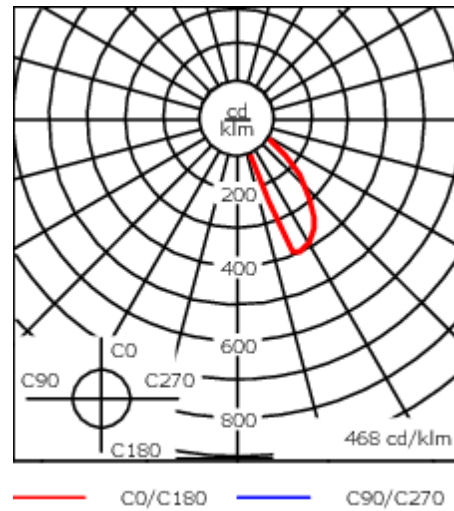

117-0218

CFY259 LED

we-ef

Specifications

Material description

Body	Marine-grade, all-aluminium construction
Lens	Satinised safety glass
Colours	RAL9004 Signal black RAL9006 White aluminium RAL9007 Grey aluminium RAL7016 Anthracite grey RAL9016 Traffic white
Gasket	Silicone CCG® Controlled Compression Gasket
Fasteners	PCS Polymer Coated Stainless Steel Hardware
Ingress protection	IP66
Impact resistance	IK10
Corrosion resistance	5CE

Electrical description

Power supply	220-240V / 50-60 Hz
Driver / Ballast	Standard. Optional DALI version available. To be specified at time of ordering.
Surge protection	10/10kV (SP10)

Additional information

Lifetime	Ta=25° L90B10 > 90000h
Energy efficiency class	D (Light source)

Fagerhult Lighting Ltd

33-34 Dolben Street, SE1 0UQ London, United Kingdom

<https://we-ef.com/uk>

Subject to technical changes and errors. - Generated on 23/11/2024