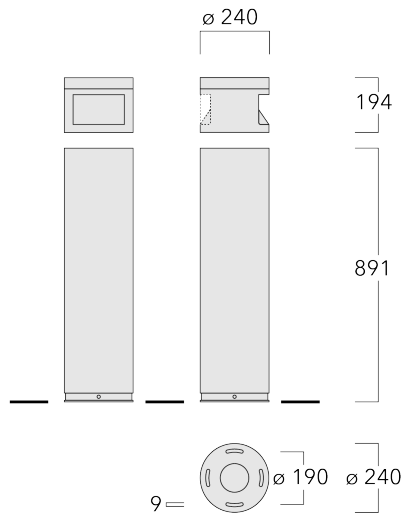

Optional 2200 K version available. To be specified at time of ordering.

Optional Eco Step Dim® Motion version available. To be specified at time of ordering.

Weight	18.00 kg
Light distribution	asymmetric, forward-throw, one-sided
Light source	LED-6/12W / 700 mA - 4000 K
CRI	80
Power supply	EC
LEDs	6
Rated input power	14.5 W

Nominal Lumen (lm)

LED Lumen	310
Total Lumen	1860
Tj	85

Rated lumens (lm)

LED Lumen	65.6
Total Lumen	393.7
Ta	25

Fagerhult Lighting Ltd

33-34 Dolben Street, SE1 0UQ London, United Kingdom

<https://we-ef.com/uk>

Subject to technical changes and errors. - Generated on 23/11/2024

117-0218

CFY259 LED

we-ef

Specifications

Material description

Body	Marine-grade, all-aluminium construction
Lens	Satinised safety glass
Colours	 RAL9004 Signal black  RAL9006 White aluminium  RAL9007 Grey aluminium  RAL7016 Anthracite grey  RAL9016 Traffic white
Gasket	Silicone CCG® Controlled Compression Gasket
Fasteners	PCS Polymer Coated Stainless Steel Hardware
Ingress protection	IP66
Impact resistance	IK10
Corrosion resistance	5CE