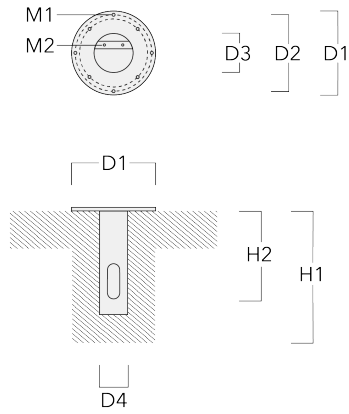

Subject to technical changes and errors. - Generated on 23/11/2024

117-0218

CFY259 LED

we-ef

Specifications

Material description

Body	Marine-grade, all-aluminium construction
Lens	Satinised safety glass
Colours	 RAL9004 Signal black  RAL9006 White aluminium  RAL9007 Grey aluminium  RAL7016 Anthracite grey  RAL9016 Traffic white
Gasket	Silicone CCG® Controlled Compression Gasket
Fasteners	PCS Polymer Coated Stainless Steel Hardware
Ingress protection	IP66
Impact resistance	IK10
Corrosion resistance	5CE

Mounting Accessories

Planted root

Description	Part ID	D1	D2	D3	D4	H1	H2	M1	M2	Weight (kg)
Planted root ESV4	300-0464	220	190	102	108	400	350	8	6	4.30

117-0218

CFY259 LED

we-ef

Control

Eco Step Dim® Motion