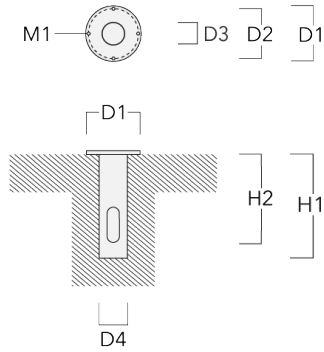

Mounting Accessories

Planted root

Description	Part ID	D1	D2	D3	D4	H1	H2	M1	Weight (kg)
Planted root ESV4	300-0461	145	130	60	89	400	350	8	3.83

117-0199

ZFY230 LED-FT

we-ef

Optical Accessories

Light shield