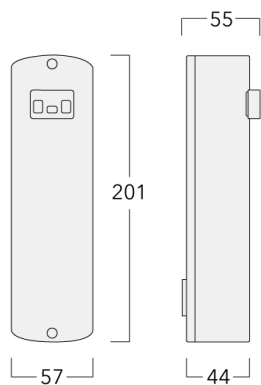

info@we-ef.com - <https://we-ef.com>

Subject to technical changes and errors. - Generated on 23/10/2024

117-0199

ZFY230 LED-FT

we-ef

Description	Part ID
Eco Step Dim® Motion - Stand-Alone	430-0037

WE-EF LEUCHTEN GmbH