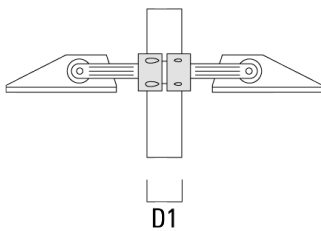

Protractor scale for accurate aiming from 0° to 15° above horizontal.

Including 0.5 m cable with a cable connector.

Weight	9.60 kg
Light distribution	asymmetric, side throw [S65]
Light source	LED-24/48W / 700 mA - 3000 K
CRI	80
Power supply	EC
BUG	B1 U0 G1
LEDs	24
Rated input power	54 W

<https://we-ef.com/asia>

Subject to technical changes and errors. - Generated on 23/11/2024

147-0721

FLA740 LED

we-ef

Mounting Accessories

Pole clamp

Description	Part ID	D1	Weight (kg)	D
Pole clamp TS1-2/M12, single (Ø 76-89)	147-0543	76-89	1.40	76-89

Pole clamp TS2-2/M12, double (Ø 76-89)	147-0545	76-89	1.40	76-89
--	----------	-------	------	-------

WE-EF LIGHTING (Thailand) Co., Ltd.

57 Moo 5, Kingkaew Rd., Bangplee, 10540 Samutprakarn - Phone: +66 2 738 96 20 - Fax: +66 2 738 96 29

<https://we-ef.com/asia>

Subject to technical changes and errors. - Generated on 23/11/2024

Description	Part ID	D1	Weight (kg)	D
Pole clamp TS1-2/M12, single (Ø 114-140)	147-0643	114 x 140	1.70	

Floodlight mounting bracket TA