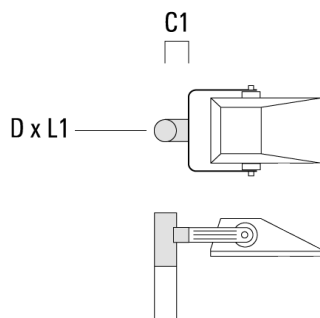

<https://we-ef.com/asia>

Subject to technical changes and errors. - Generated on 23/11/2024

Description	Part ID	D1	Weight (kg)	D
Pole clamp TS1-2/M12, single (Ø 114-140)	147-0643	114 x 140	1.70	

Floodlight mounting bracket TA

Description	Part ID	C1	D × L1	Weight (kg)	D × S
Mounting fitter TA1, single* (Ø 76 x 200)	147-0023	130	76 x 200	1.90	76 x 200

147-0721

FLA740 LED

we-ef

Description	Part ID	C1	D × L1	Weight (kg)	D × S
Mounting fitter TA2, double* (Ø 76 x 200)	147-0024	130	76 x 200	1.90	76 x 200