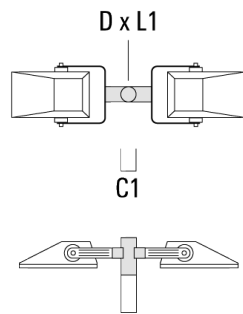

<https://we-ef.com/asia>

Subject to technical changes and errors. - Generated on 23/11/2024

Description	Part ID	D1	Weight (kg)	D
Pole clamp TS1-2/M12, single (Ø 114-140)	147-0643	114 x 140	1.70	

Floodlight mounting bracket TA

Description	Part ID	C1	D × L1	Weight (kg)	D × S
Mounting fitter TA1, single* (Ø 76 x 200)	147-0023	130	76 x 200	1.90	76 x 200

147-0721

FLA740 LED

we-ef

Description	Part ID	C1	D × L1	Weight (kg)	D × S
Mounting fitter TA2, double* (Ø 76 x 200)	147-0024	130	76 x 200	1.90	76 x 200