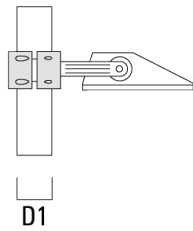

<https://we-ef.com/asia>

Subject to technical changes and errors. - Generated on 23/11/2024

147-0721

FLA740 LED

we-ef

Mounting Accessories

Pole clamp

Description	Part ID	D1	Weight (kg)	D
Pole clamp TS1-2/M12, single (Ø 76-89)	147-0543	76-89	1.40	76-89

Pole clamp TS2-2/M12, double (Ø 76-89)	147-0545	76-89	1.40	76-89
--	----------	-------	------	-------

WE-EF LIGHTING (Thailand) Co., Ltd.

57 Moo 5, Kingkaew Rd., Bangplee, 10540 Samutprakarn - Phone: +66 2 738 96 20 - Fax: +66 2 738 96 29

<https://we-ef.com/asia>

Subject to technical changes and errors. - Generated on 23/11/2024

Description	Part ID	D1	Weight (kg)	D
Pole clamp TS1-2/M12, single (Ø 114-140)	147-0643	114 x 140	1.70	

Floodlight mounting bracket TA

Description	Part ID	C1	D × L1	Weight (kg)	D × S
Mounting fitter TA1, single* (Ø 76 x 200)	147-0023	130	76 x 200	1.90	76 x 200

147-0721

FLA740 LED

we-ef

Description	Part ID	C1	D × L1	Weight (kg)	D × S
Mounting fitter TA2, double* (Ø 76 x 200)	147-0024	130	76 x 200	1.90	76 x 200