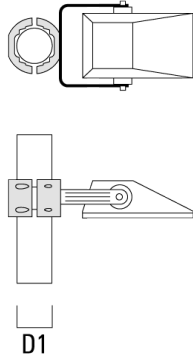

<https://we-ef.com/asia>

Subject to technical changes and errors. - Generated on 23/11/2024

147-0721

FLA740 LED

we-ef

Mounting Accessories

Pole clamp

Description	Part ID	D1	Weight (kg)	D
Pole clamp TS1-2/M12, single (Ø 76-89)	147-0543	76-89	1.40	76-89

Pole clamp TS2-2/M12, double (Ø 76-89)	147-0545	76-89	1.40	76-89
--	----------	-------	------	-------

WE-EF LIGHTING (Thailand) Co., Ltd.

57 Moo 5, Kingkaew Rd., Bangplee, 10540 Samutprakarn - Phone: +66 2 738 96 20 - Fax: +66 2 738 96 29

<https://we-ef.com/asia>

Subject to technical changes and errors. - Generated on 23/11/2024

Description	Part ID	D1	Weight (kg)	D
Pole clamp TS1-2/M12, single (Ø 114-140)	147-0643	114 x 140	1.70	

Floodlight mounting bracket TA

Description	Part ID	C1	D × L1	Weight (kg)	D × S
Mounting fitter TA1, single* (Ø 76 x 200)	147-0023	130	76 x 200	1.90	76 x 200

147-0721

FLA740 LED

we-ef

Description	Part ID	C1	D × L1	Weight (kg)	D × S
Mounting fitter TA2, double* (Ø 76 x 200)	147-0024	130	76 x 200	1.90	76 x 200