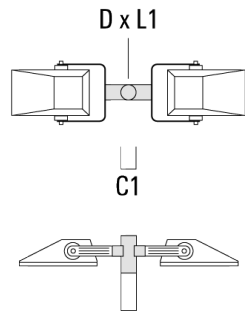

147-0723

FLA740 LED

we-ef

Description	Part ID	C1	D × L1	Weight (kg)	D × S
Mounting fitter TA2, double* (Ø 76 x 200)	147-0024	130	76 x 200	1.90	76 x 200

WE-EF LIGHTING (Thailand) Co., Ltd.

57 Moo 5, Kingkaew Rd., Bangplee, 10540 Samutprakarn - Phone: +66 2 738 96 20 - Fax: +66 2 738 96 29

<https://we-ef.com/asia>

Subject to technical changes and errors. - Generated on 23/11/2024