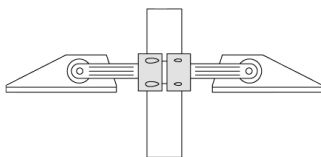

Mounting Accessories

Pole clamp

Description	Part ID	D1	Weight (kg)	D
Pole clamp TS1-2/M12, single (Ø 76-89)	147-0543	76-89	1.40	76-89

D1

Pole clamp TS2-2/M12, double (Ø 76-89)	147-0545	76-89	1.40	76-89

D1