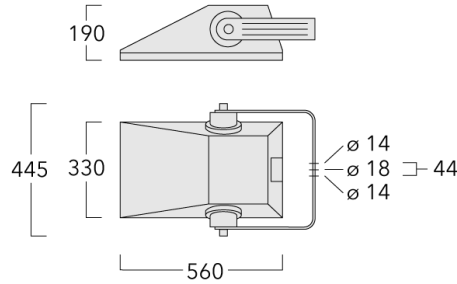

147-0723

FLA740 LED

we-ef

Specifications

Material description

Body	Marine-grade, die-cast aluminium alloy
Lens	Safety glass lens, hinged
Colours	RAL9004 Signal black RAL9007 Grey aluminium RAL7016 Anthracite grey RAL9016 Traffic white
Gasket	Silicone CCG® Controlled Compression Gasket
Fasteners	PCS Polymer Coated Stainless Steel Hardware
Ingress protection	IP66
Impact resistance	IK08
Corrosion resistance	5CE
Windage	0.09 m²

Electrical description

Power supply	220-240V / 50-60 Hz
Driver / Ballast	Integral electronic converter with DALI interface in thermally-shielded compartment

Additional information

Lifetime	Ta=25° L90B10 > 90000h
BUG Rating	Please see individual Spec Sheets for classification of Backlight, Uplight and Glare

WE-EF LIGHTING (Thailand) Co., Ltd.

57 Moo 5, Kingkaew Rd., Bangplee, 10540 Samutprakarn - Phone: +66 2 738 96 20 - Fax: +66 2 738 96 29

<https://we-ef.com/asia>

Subject to technical changes and errors. - Generated on 23/11/2024