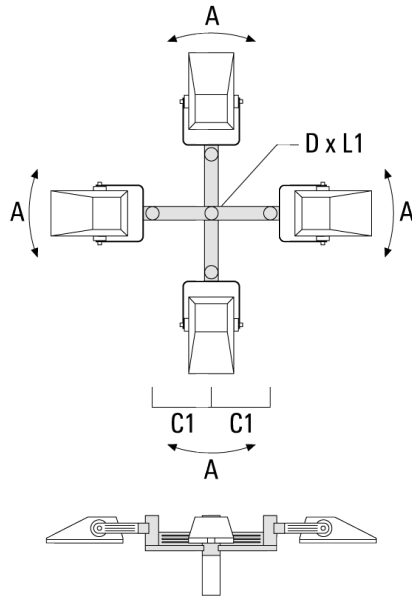

FLA740 LED

Description	Part ID	D1	Weight (kg)	D
TS1-2/M12 Pole clamp, single (Ø 114-133)	147-0544	114-133	1.70	114-133

TS2-2/M12 Pole clamp, double (Ø 102-114)	147-0527	102-114	1.50	102-114
--	----------	---------	------	---------

Floodlight mounting bracket TA

Description	Part ID	A	C1	D x L1	Weight (kg)	D x S
TA3-L Mounting bracket, triple (Ø 89 x 200)	147-0557	±9°	690	89 x 200	20.80	89 x 200

TA1 Mounting bracket, single* (Ø 76 x 200)	147-0023		130	76 x 200	1.90	76 x 200
--	----------	--	-----	----------	------	----------

FLA740 LED

Description	Part ID	A	C1	D x L1	Weight (kg)	D x S
TA2 Mounting bracket, double* (Ø 76 x 200)	147-0024		130	76 x 200	1.90	76 x 200

TA2-L Mounting bracket, double (Ø 76 x 200)	147-0105	±90°	420	76 x 200	16.10	76 x 200
---	----------	------	-----	----------	-------	----------

147-0724

FLA740 LED

we-ef

Description	Part ID	A	C1	D x L1	Weight (kg)	D x S
TA4-L Mounting bracket, quad (Ø 89 x 200)	147-0465	±9°	690	89 x 200	22.60	89x200

Optical Accessories

Light shield

Description	Part ID	Additional information
LS180-[A60]	430-0038	Light shield LS180 to greatly reduce or eliminate light pollution. PA injection moulded component, black matt. Suitable for asymmetric light distribution [A60].
LS180	430-0029	Glare Shield for backlight spill. Glare Shield factory-installed or available as retrofit kit. Suitable for [S60], [S65], [S70], [R65], [P65] lenses. Must be specified at time of ordering.