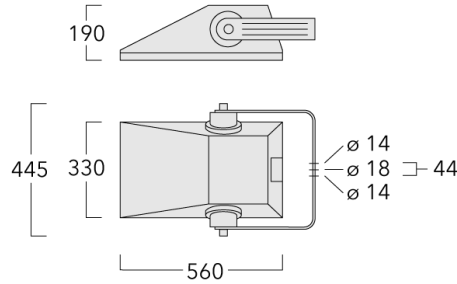

Optional 2200 K version available. To be specified at time of ordering.

Weight	9.60 kg
Light distribution	asymmetric, forward throw [A60]
Light source	LED-18/36W / 700 mA - 4000 K
CRI	80
Power supply	EC
LEDs	18
Rated input power	41 W

Subject to technical changes and errors. - Generated on 23/11/2024

147-0714**FLA740 LED****we-ef**

Specifications

Material description

Body	Marine-grade, die-cast aluminium alloy
Lens	Safety glass lens, hinged
Colours	<ul style="list-style-type: none"> RAL9004 Signal black RAL9006 White aluminium RAL9007 Grey aluminium RAL7016 Anthracite grey RAL9016 Traffic white
Gasket	Silicone rubber gasket
Fasteners	PCS Polymer Coated Stainless Steel Hardware
Ingress protection	IP66
Impact resistance	IK08
Corrosion resistance	5CE
Windage	0.09 m ²