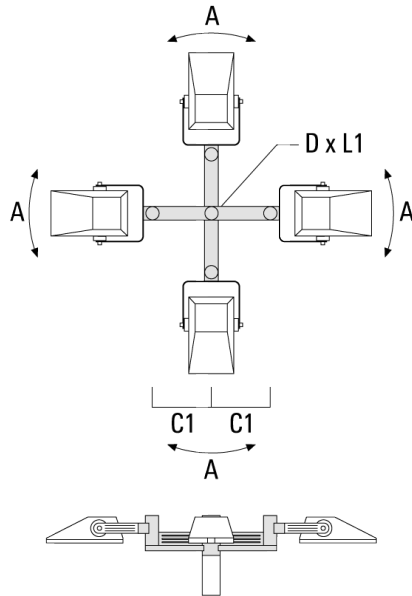

147-0714

FLA740 LED

we-ef

Description	Part ID	A	C1	D x L1	Weight (kg)	D x S
TA4-L Mounting bracket, quad (Ø 89 x 200)	147-0465	±9°	690	89 x 200	22.60	89x200

WE-EF LEUCHTEN GmbH

Töpinger Straße 16, 29646 Bispingen, Germany - Phone: +49 5194 909-0
info@we-ef.com - <https://we-ef.com>

Subject to technical changes and errors. - Generated on 23/11/2024