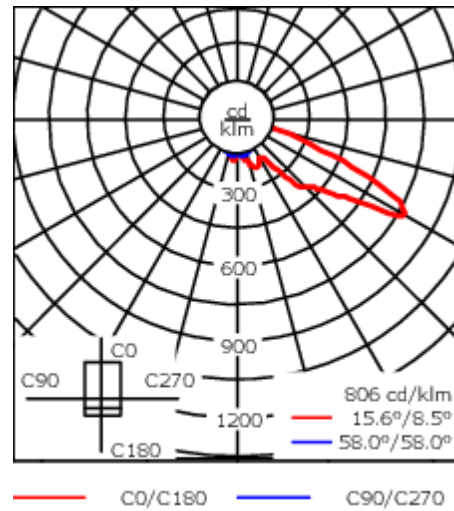

147-0714

FLA740 LED

we-ef

Specifications

Material description

Body	Marine-grade, die-cast aluminium alloy
Lens	Safety glass lens, hinged
Colours	 RAL9004 Signal black RAL9006 White aluminium RAL9007 Grey aluminium RAL7016 Anthracite grey RAL9016 Traffic white
Gasket	Silicone rubber gasket
Fasteners	PCS Polymer Coated Stainless Steel Hardware
Ingress protection	IP66
Impact resistance	IK08
Corrosion resistance	5CE
Windage	0.09 m²

Electrical description

Power supply	220-240V / 50-60 Hz
Driver / Ballast	Integral EC electronic converter. DALI
Surge protection	6/6 kV (optional SP10)

WE-EF LEUCHTEN GmbH

Töpinger Straße 16, 29646 Bispingen, Germany - Phone: +49 5194 909-0
info@we-ef.com - <https://we-ef.com>

Subject to technical changes and errors. - Generated on 23/11/2024