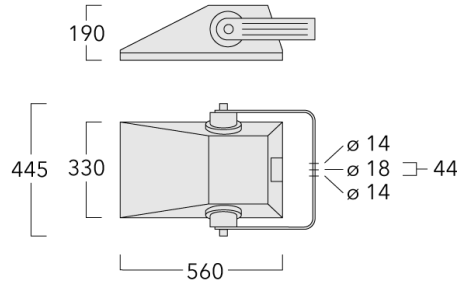

Protractor scale for accurate aiming from 0° to 15° above horizontal.

Including 0.5 m cable with a cable connector.

Weight	9.60 kg
Light distribution	asymmetric, forward throw [A60]
Light source	LED-18/36W / 700 mA - 4000 K
CRI	80
Power supply	EC
BUG	B1 U0 G1
LEDs	18
Rated input power	41 W

<https://we-ef.com/asia>

Subject to technical changes and errors. - Generated on 23/11/2024

147-0714**FLA740 LED****we-ef**

Specifications

Material description

Body	Marine-grade, die-cast aluminium alloy
Lens	Safety glass lens, hinged
Colours	<div style="display: flex; align-items: center;"> <div style="width: 20px; height: 15px; background-color: black; margin-right: 5px;"></div> <div>RAL9004 Signal black</div> </div> <div style="display: flex; align-items: center; margin-top: 5px;"> <div style="width: 20px; height: 15px; background-color: grey; margin-right: 5px;"></div> <div>RAL9007 Grey aluminium</div> </div> <div style="display: flex; align-items: center; margin-top: 5px;"> <div style="width: 20px; height: 15px; background-color: darkgrey; margin-right: 5px;"></div> <div>RAL7016 Anthracite grey</div> </div> <div style="display: flex; align-items: center; margin-top: 5px;"> <div style="width: 20px; height: 15px; background-color: white; margin-right: 5px;"></div> <div>RAL9016 Traffic white</div> </div>
Gasket	Silicone CCG® Controlled Compression Gasket
Fasteners	PCS Polymer Coated Stainless Steel Hardware
Ingress protection	IP66
Impact resistance	IK08
Corrosion resistance	5CE
Windage	0.09 m ²