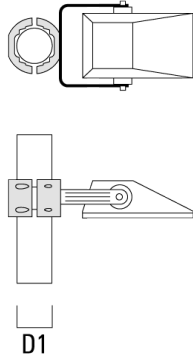

Mounting Accessories

Pole clamp

Description	Part ID	D1	Weight (kg)	D
Pole clamp TS1-2/M12, single (Ø 76-89)	147-0543	76-89	1.40	76-89

D1

Pole clamp TS2-2/M12, double (Ø 76-89)	147-0545	76-89	1.40	76-89
--	----------	-------	------	-------

D1

FLA740 LED

Description	Part ID	D1	Weight (kg)	D
Pole clamp TS1-2/M12, single (Ø 114-140)	147-0643	114 x 140	1.70	

Floodlight mounting bracket TA

Description	Part ID	C1	D × L1	Weight (kg)	D × S
Mounting fitter TA1, single* (Ø 76 x 200)	147-0023	130	76 x 200	1.90	76 x 200