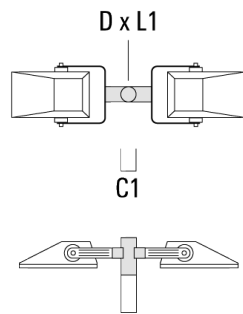

147-0714

FLA740 LED

we-ef

Description	Part ID	C1	D × L1	Weight (kg)	D × S
Mounting fitter TA2, double* (Ø 76 x 200)	147-0024	130	76 x 200	1.90	76 x 200

WE-EF LIGHTING (Thailand) Co., Ltd.

57 Moo 5, Kingkaew Rd., Bangplee, 10540 Samutprakarn - Phone: +66 2 738 96 20 - Fax: +66 2 738 96 29

<https://we-ef.com/asia>

Subject to technical changes and errors. - Generated on 23/11/2024