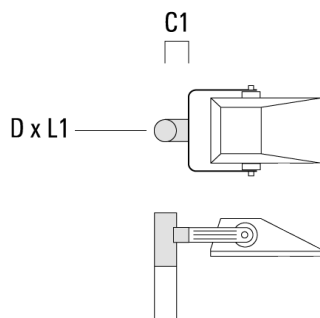

Mounting Accessories

Pole clamp

Description	Part ID	D1	Weight (kg)	D
Pole clamp TS1-2/M12, single (Ø 76-89)	147-0543	76-89	1.40	76-89

D1

Pole clamp TS2-2/M12, double (Ø 76-89)	147-0545	76-89	1.40	76-89
--	----------	-------	------	-------

D1

FLA740 LED

Description	Part ID	D1	Weight (kg)	D
Pole clamp TS1-2/M12, single (Ø 114-140)	147-0643	114 x 140	1.70	

Floodlight mounting bracket TA

Description	Part ID	C1	D × L1	Weight (kg)	D × S
Mounting fitter TA1, single* (Ø 76 x 200)	147-0023	130	76 x 200	1.90	76 x 200