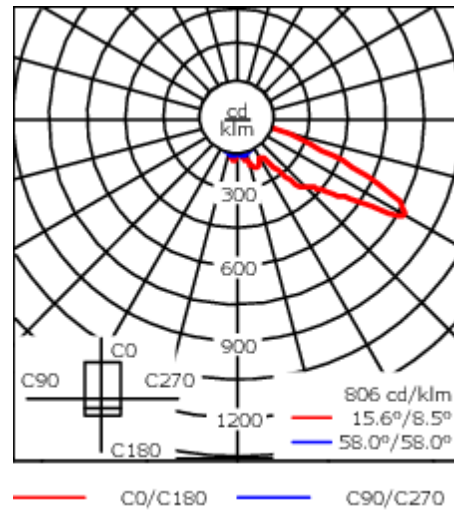

147-0714

FLA740 LED

we-ef

Specifications

Material description

Body	Marine-grade, die-cast aluminium alloy
Lens	Safety glass lens, hinged
Colours	RAL9004 Signal black RAL9007 Grey aluminium RAL7016 Anthracite grey RAL9016 Traffic white
Gasket	Silicone CCG® Controlled Compression Gasket
Fasteners	PCS Polymer Coated Stainless Steel Hardware
Ingress protection	IP66
Impact resistance	IK08
Corrosion resistance	5CE
Windage	0.09 m²

Electrical description

Power supply	220-240V / 50-60 Hz
Driver / Ballast	Integral electronic converter with DALI interface in thermally-shielded compartment

Additional information

Lifetime	Ta=25° L90B10 > 90000h
BUG Rating	Please see individual Spec Sheets for classification of Backlight, Uplight and Glare

WE-EF LIGHTING (Thailand) Co., Ltd.

57 Moo 5, Kingkaew Rd., Bangplee, 10540 Samutprakarn - Phone: +66 2 738 96 20 - Fax: +66 2 738 96 29

<https://we-ef.com/asia>

Subject to technical changes and errors. - Generated on 23/11/2024