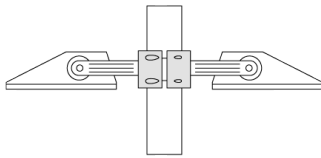

Mounting Accessories

Pole clamp

Description	Part ID	D1	Weight (kg)	D
Pole clamp TS1-2/M12, single (Ø 76-89)	147-0543	76-89	1.40	76-89

D1

Pole clamp TS2-2/M12, double (Ø 76-89)	147-0545	76-89	1.40	76-89
--	----------	-------	------	-------

D1

FLA740 LED

Description	Part ID	D1	Weight (kg)	D
Pole clamp TS1-2/M12, single (Ø 114-140)	147-0643	114 x 140	1.70	

Floodlight mounting bracket TA

Description	Part ID	C1	D × L1	Weight (kg)	D × S
Mounting fitter TA1, single* (Ø 76 x 200)	147-0023	130	76 x 200	1.90	76 x 200