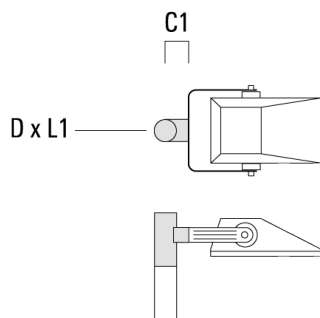

Mounting Accessories

Pole clamp

Description	Part ID	D1	Weight (kg)	D
Pole clamp TS1-2/M12, single (Ø 76-89)	147-0543	76-89	1.40	76-89

Pole clamp TS2-2/M12, double (Ø 76-89)	147-0545	76-89	1.40	76-89
--	----------	-------	------	-------

FLA740 LED

Description	Part ID	D1	Weight (kg)	D
Pole clamp TS1-2/M12, single (Ø 114-140)	147-0643	114 x 140	1.70	

Floodlight mounting bracket TA

Description	Part ID	C1	D × L1	Weight (kg)	D × S
Mounting fitter TA1, single* (Ø 76 x 200)	147-0023	130	76 x 200	1.90	76 x 200