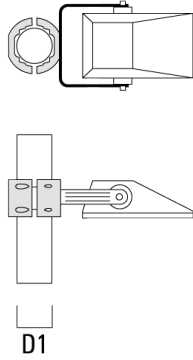

Mounting Accessories

Pole clamp

Description	Part ID	D1	Weight (kg)	D
Pole clamp TS1-2/M12, single (Ø 76-89)	147-0543	76-89	1.40	76-89

Pole clamp TS2-2/M12, double (Ø 76-89)	147-0545	76-89	1.40	76-89
--	----------	-------	------	-------

FLA740 LED

Description	Part ID	D1	Weight (kg)	D
Pole clamp TS1-2/M12, single (Ø 114-140)	147-0643	114 x 140	1.70	

Floodlight mounting bracket TA

Description	Part ID	C1	D × L1	Weight (kg)	D × S
Mounting fitter TA1, single* (Ø 76 x 200)	147-0023	130	76 x 200	1.90	76 x 200