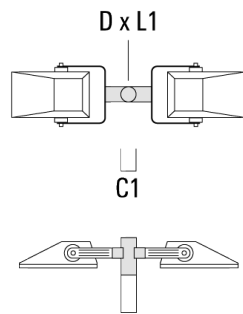

147-0679

FLA740 LED

we-ef

Description	Part ID	C1	D × L1	Weight (kg)	D × S
Mounting fitter TA2, double* (Ø 76 x 200)	147-0024	130	76 x 200	1.90	76 x 200

WE-EF LIGHTING (Thailand) Co., Ltd.

57 Moo 5, Kingkaew Rd., Bangplee, 10540 Samutprakarn - Phone: +66 2 738 96 20 - Fax: +66 2 738 96 29

<https://we-ef.com/asia>

Subject to technical changes and errors. - Generated on 23/10/2024