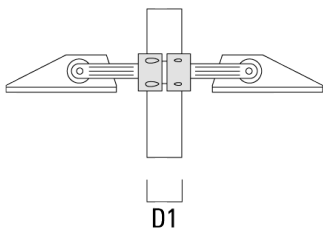

Mounting Accessories

Pole clamp

Description	Part ID	D1	Weight (kg)	D
Pole clamp TS1-2/M12, single (Ø 76-89)	147-0543	76-89	1.40	76-89

Pole clamp TS2-2/M12, double (Ø 76-89)	147-0545	76-89	1.40	76-89
--	----------	-------	------	-------

FLA740 LED

Description	Part ID	D1	Weight (kg)	D
Pole clamp TS1-2/M12, single (Ø 114-140)	147-0643	114 x 140	1.70	

Floodlight mounting bracket TA

Description	Part ID	C1	D × L1	Weight (kg)	D × S
Mounting fitter TA1, single* (Ø 76 x 200)	147-0023	130	76 x 200	1.90	76 x 200