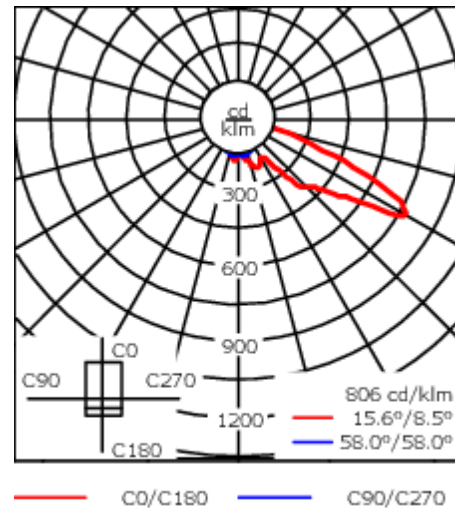

Specifications

Material description

Body	Marine-grade, die-cast aluminium alloy
Lens	Safety glass lens, hinged
Colours	RAL9004 Signal black RAL9007 Grey aluminium RAL7016 Anthracite grey RAL9016 Traffic white
Gasket	Silicone CCG® Controlled Compression Gasket
Fasteners	PCS Polymer Coated Stainless Steel Hardware
Ingress protection	IP66
Impact resistance	IK08
Corrosion resistance	5CE
Windage	0.075 m²

Electrical description

Power supply	220-240V / 50-60 Hz
Driver / Ballast	Integral electronic converter with DALI interface
Power factor	> 0.9

Additional information

Lifetime	Ta=25° L90B10 > 90000h
BUG Rating	Please see individual Spec Sheets for classification of Backlight, Uplight and Glare

WE-EF LIGHTING (Thailand) Co., Ltd.

57 Moo 5, Kingkaew Rd., Bangplee, 10540 Samutprakarn - Phone: +66 2 738 96 20 - Fax: +66 2 738 96 29

<https://we-ef.com/asia>

Subject to technical changes and errors. - Generated on 19/04/2025