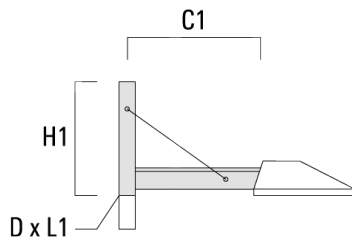

Pole brackets KL

Description	Part ID	C1	D x L1	H1	Weight (kg)	C	H
KL1-240 Pole bracket, single	108-0342	735	76 x 130	750	9	725	750