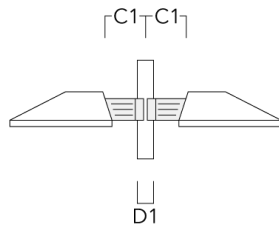

PFL240 LED

Description	Part ID	C1	D1	Weight (kg)	C
Pole clamp SK2-240, double (Ø 76-89)	108-0790	175	76-89	3.90	175