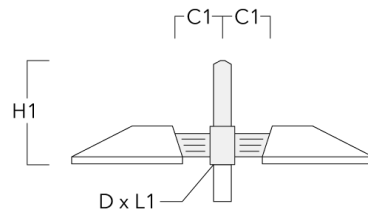

Pole bracket KP2-240, double	108-0105	215			76 x 80	575		3.80	175		575