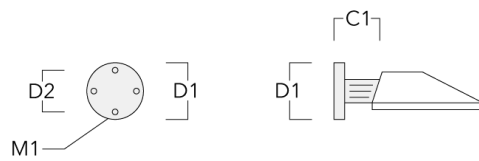

Mounting Accessories

Wall and pole brackets KI

Description	Part ID	A	C1	D1	D2	H1	M1	Weight (kg)	Alpha	C	D	H
Wall bracket KI0-240/260	108-0493	±30°	210	180	140		12	5.70	±3°	210	180	180

Pole bracket KI1-240, single	108-0491	±30°	210			525		6.90	+15° / -30°	210		525
------------------------------	----------	------	-----	--	--	-----	--	------	-------------	-----	--	-----

PFL240 LED

Description	Part ID	A	C1	D1	D2	H1	M1	Weight (kg)	Alpha	C	D	H
Pole bracket KL2-240, double	108-0492	±30°	210			525		8.60	+15° / -30°	210		525

Pole brackets KL

Description	Part ID	C1	D x L1	H1	Weight (kg)	C	H
KL1-240 Pole bracket, single	108-0342	735	76 x 130	750	9	725	750

Description	Part ID	C1	D × L1	H1	Weight (kg)	C	H
KL2-240 Pole bracket, double	108-0532	735	76 x 130	750	14	725	750

Wall and pole brackets KP

Description	Part ID	C1	D1	D2	D × L1	H1	M1	Weight (kg)	C	D	H
Wall bracket KP0-240	108-0103	200	230	195			12	2	175	230	230