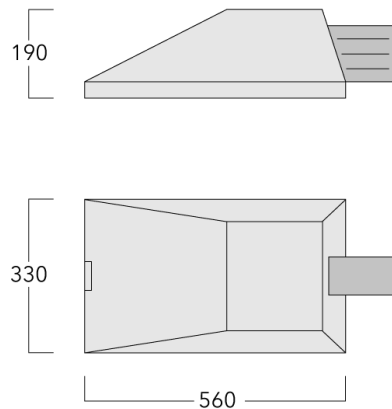

Including 0.5 m cable with a cable connector.

Maximum spacing for streetlighting applications depends on wattage and light distribution: 5.5 to 9 times the mounting height.

Weight	13.50 kg
Light distribution	asymmetric, forward throw [A60]
Light source	LED-24/72W / 1050 mA - 4000 K
CRI	80
Power supply	EC
BUG	B2 U0 G2
LEDs	24
Rated input power	81 W

<https://we-ef.com/asia>

Subject to technical changes and errors. - Generated on 19/04/2025

Specifications

Material description

Body	Marine-grade, die-cast aluminium alloy
Lens	Safety glass lens, hinged
Colours	<div style="display: flex; align-items: center;"> <div style="width: 20px; height: 15px; background-color: black; margin-right: 5px;"></div> RAL9004 Signal black </div> <div style="display: flex; align-items: center; margin-top: 5px;"> <div style="width: 20px; height: 15px; background-color: grey; margin-right: 5px;"></div> RAL9007 Grey aluminium </div> <div style="display: flex; align-items: center; margin-top: 5px;"> <div style="width: 20px; height: 15px; background-color: darkgrey; margin-right: 5px;"></div> RAL7016 Anthracite grey </div> <div style="display: flex; align-items: center; margin-top: 5px;"> <div style="width: 20px; height: 15px; background-color: lightgrey; margin-right: 5px;"></div> RAL9016 Traffic white </div>
Gasket	Silicone CCG® Controlled Compression Gasket
Fasteners	PCS Polymer Coated Stainless Steel Hardware
Ingress protection	IP66
Impact resistance	IK08
Corrosion resistance	5CE
Windage	0.075 m ²