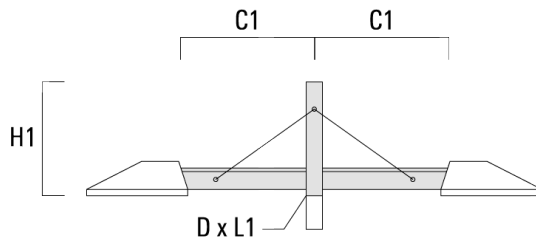

Mounting Accessories

Wall and pole brackets KI

Description	Part ID	A	C1	D1	D2	H1	M1	Weight (kg)	Alpha	C	D	H
Wall bracket KI0-240/260	108-0493	±30°	210	180	140		12	5.70	±3°	210	180	180

Pole bracket KI1-240, single	108-0491	±30°	210			525		6.90	+15° / -30°	210		525
------------------------------	----------	------	-----	--	--	-----	--	------	-------------	-----	--	-----

PFL240 LED

Description	Part ID	A	C1	D1	D2	H1	M1	Weight (kg)	Alpha	C	D	H
Pole bracket KL2-240, double	108-0492	±30°	210			525		8.60	+15° / -30°	210		525

Pole brackets KL

Description	Part ID	C1	D x L1	H1	Weight (kg)	C	H
KL1-240 Pole bracket, single	108-0342	735	76 x 130	750	9	725	750

Description	Part ID	C1	D × L1	H1	Weight (kg)	C	H
KL2-240 Pole bracket, double	108-0532	735	76 x 130	750	14	725	750

Wall and pole brackets KP

Description	Part ID	C1	D1	D2	D × L1	H1	M1	Weight (kg)	C	D	H
Wall bracket KP0-240	108-0103	200	230	195			12	2	175	230	230