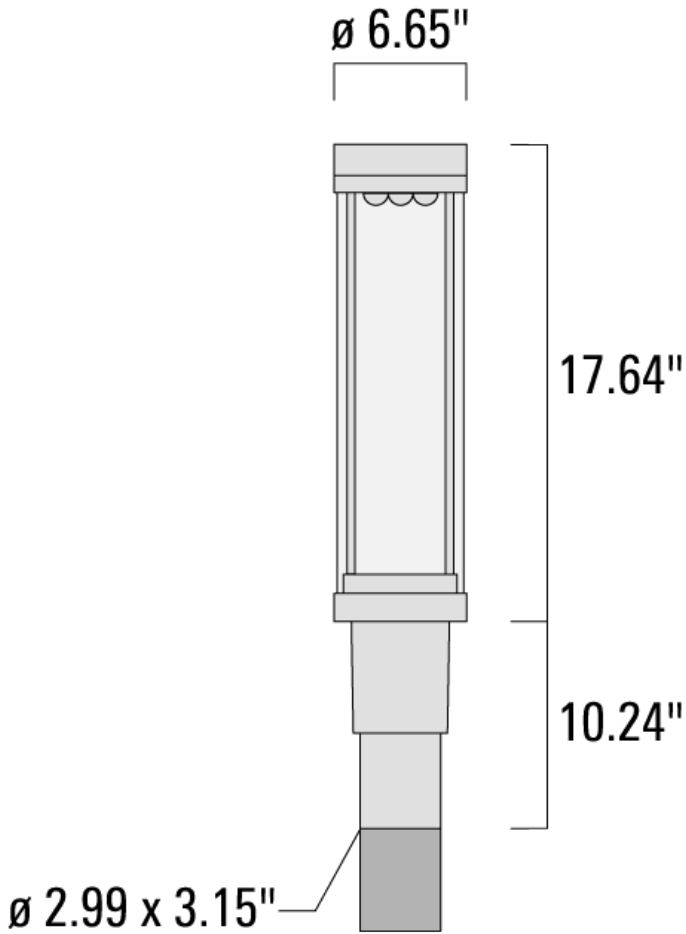

115-1365
ZFT440 LED