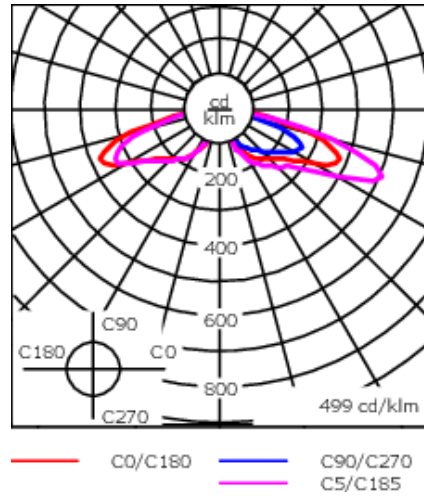

115-1365
ZFT440 LED