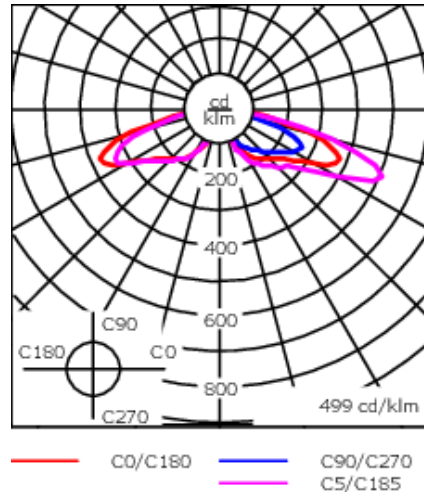

115-1368
ZFT440 LED