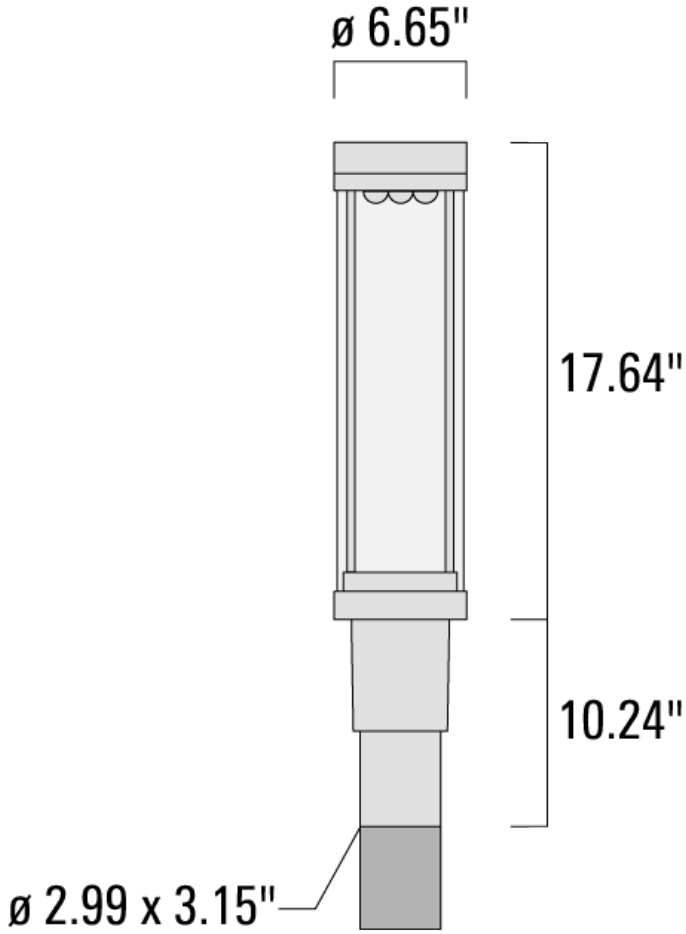

115-1368
ZFT440 LED