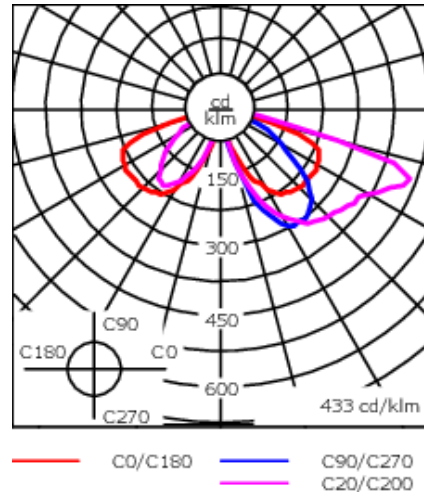

Specifications

WE-EF LIGHTING USA, LLC

410-D Keystone Drive, 15086 Warrendale, PA 15086 - Phone: +1 724 742 0030

customersupport.usa@we-ef.com - <https://we-ef.com/us>

Subject to technical changes and errors. - Generated on 10/23/2024