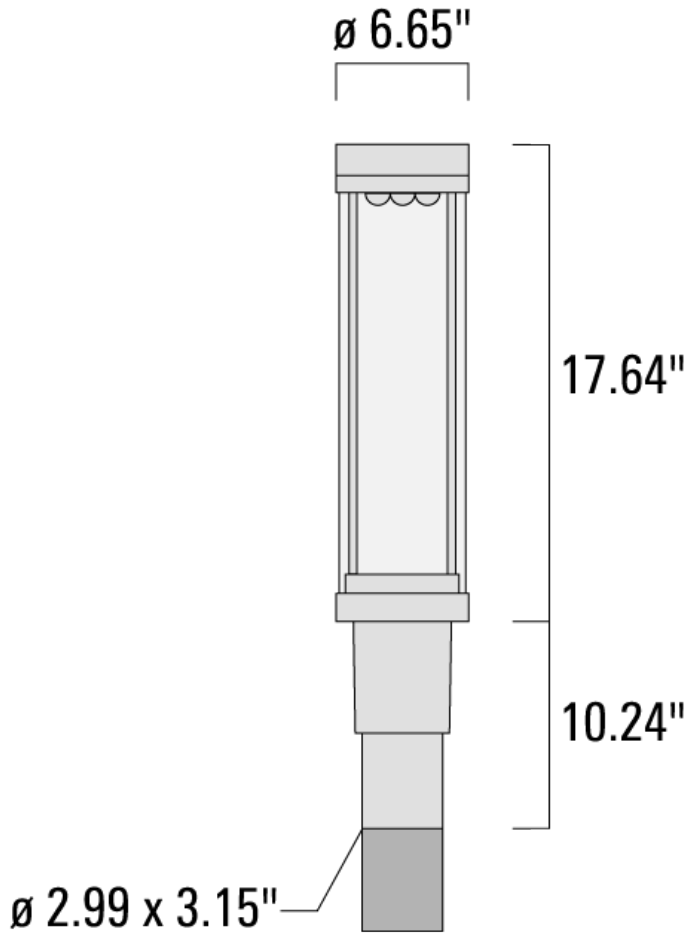

115-1372
ZFT440 LED

WE-EF LIGHTING USA, LLC

410-D Keystone Drive, 15086 Warrendale, PA 15086 - Phone: +1 724 742 0030
customersupport.usa@we-ef.com - <https://we-ef.com/us>
Subject to technical changes and errors. - Generated on 11/23/2024