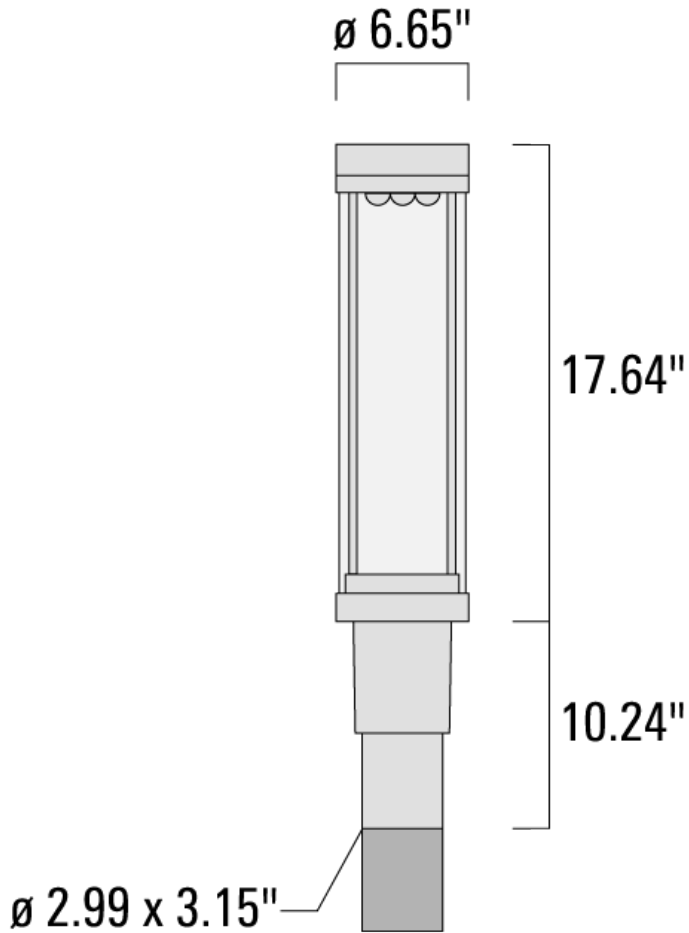

Specifications

WE-EF LIGHTING USA, LLC

410-D Keystone Drive, 15086 Warrendale, PA 15086 - Phone: +1 724 742 0030

customersupport.usa@we-ef.com - <https://we-ef.com/us>

Subject to technical changes and errors. - Generated on 10/23/2024