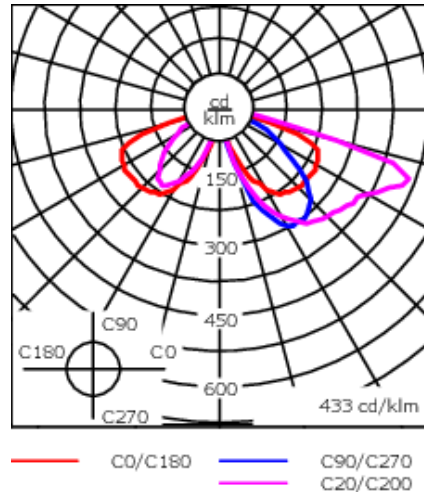

115-1372
ZFT440 LED

WE-EF LIGHTING USA, LLC

410-D Keystone Drive, 15086 Warrendale, PA 15086 - Phone: +1 724 742 0030
customersupport.usa@we-ef.com - <https://we-ef.com/us>
Subject to technical changes and errors. - Generated on 11/23/2024