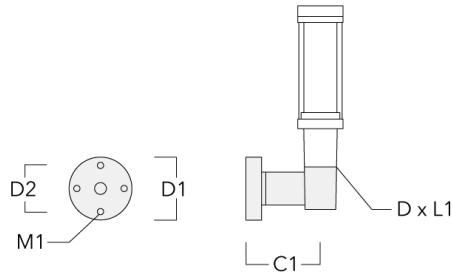

115-1372

ZFT440 LED

we-ef

Specifications

Material description

Body	Marine-grade die-cast aluminium alloy
Lens	Clear polycarbonate lens
Colors	 RAL9004 Black  RAL9007 Grey Metallic  RAL9016 White  RAL8019 Dark Bronze
Gasket	Silicone rubber gasket
Fasteners	PCS Polymer Coated Stainless Steel hardware
Ingress protection	IP66
Impact resistance	IK09
Corrosion resistance	5CE
Windage	0.133 m ²

Electrical description

Power supply	Integral [ECG] LED driver in 120 or 277 volt.
Driver / Ballast	Integral EC electronic converter
Power factor	> 0.9

Additional information

Lifetime	Ta=25°/40° L90B10 > 90000h
Listings	Contact WE-EF USA for ETL/UL certification status.

Mounting Accessories

Wall and pole brackets RZ

Description	Part ID	C1	D1	D2	D x L1	M1	Weight (lb)
RZ0-400 Wall bracket, single	115-1324	10.90"	9.1"	7.67"	3" x 3"	0.47"	7.72 lbs

RZ2-400 Pole bracket, double	115-1323	10.16"			3" x 3"		10.8 lbs
------------------------------	----------	--------	--	--	---------	--	----------