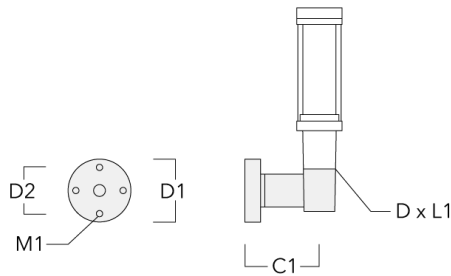

Electrical description

Power supply	Integral [ECG] LED driver in 120 or 277 volt.
Driver / Ballast	Integral EC electronic converter
Power factor	> 0.9

Additional information

Lifetime	Ta=25°/40° L90B10 > 90000h
Listings	Contact WE-EF USA for ETL/UL certification status.

Mounting Accessories

Wall and pole brackets RZ

Description	Part ID	C1	D1	D2	D x L1	M1	Weight (lb)
RZ0-400 Wall bracket, single	115-1324	10.90"	9.1"	7.67"	3" x 3"	0.47"	7.72 lbs

RZ2-400 Pole bracket, double	115-1323	10.16"			3" x 3"		10.8 lbs
------------------------------	----------	--------	--	--	---------	--	----------