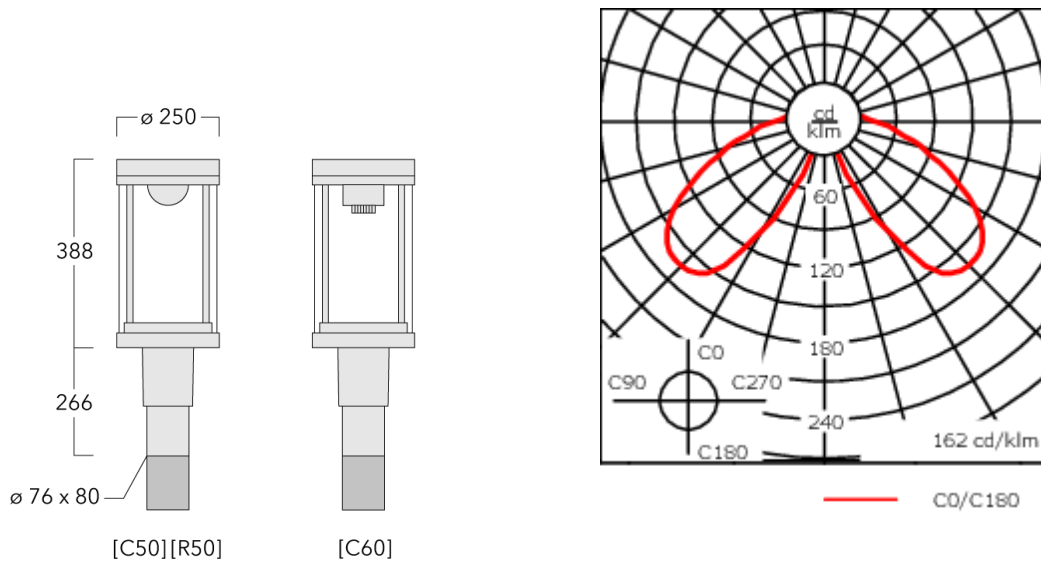

115-1345

ZFT460-FT LED

we-ef

Description

IP66, Class I. Class II on request. IK08. Marine-grade, die-cast aluminium alloy. 5CE superior corrosion protection including PCS hardware. Silicone CCG® Controlled Compression Gasket. PMMA main lens. The luminaire is factory sealed and does not need to be opened during installation. Integral EC converter. Factory installed LED circuit board. Removable LED boards for upgrading. CAD-optimised indirect optics for superior illumination and glare control.

Weight	7.10 kg
Light distribution	symmetric distribution [C60]
Light source	LED-FT-24W / 700 mA - 3000 K
CRI	80
Power supply	EC
LEDs	1
Rated input power	27 W

Rated lumens (lm)

LED Lumen	3150.5
Total Lumen	3150.5
Ta	25

Specifications

Material description

Body	Marine-grade, die-cast aluminium alloy
Lens	PMMA
Colours	<div style="display: flex; align-items: center;"> <div style="width: 20px; height: 15px; background-color: black; margin-right: 5px;"></div> <div>RAL9004 Signal black</div> </div> <div style="display: flex; align-items: center; margin-top: 5px;"> <div style="width: 20px; height: 15px; background-color: #cccccc; margin-right: 5px;"></div> <div>RAL9006 White aluminium</div> </div> <div style="display: flex; align-items: center; margin-top: 5px;"> <div style="width: 20px; height: 15px; background-color: #808080; margin-right: 5px;"></div> <div>RAL9007 Grey aluminium</div> </div> <div style="display: flex; align-items: center; margin-top: 5px;"> <div style="width: 20px; height: 15px; background-color: #333333; margin-right: 5px;"></div> <div>RAL7016 Anthracite grey</div> </div> <div style="display: flex; align-items: center; margin-top: 5px;"> <div style="width: 20px; height: 15px; background-color: #e0e0e0; margin-right: 5px;"></div> <div>RAL9016 Traffic white</div> </div>
Gasket	Silicone CCG® Controlled Compression Gasket
Fasteners	PCS Polymer Coated Stainless Steel Hardware
Ingress protection	IP66
Impact resistance	IK08
Corrosion resistance	5CE
Windage	0.162 m ²