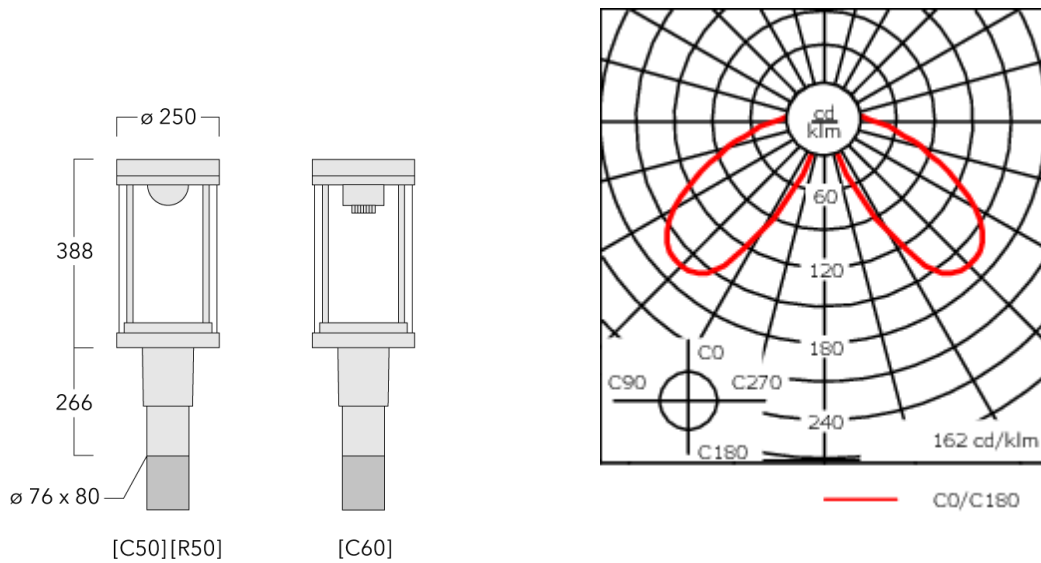

Specifications

Material description

Body	Marine-grade, die-cast aluminium alloy
Lens	PMMA
Colours	RAL9004 Signal black RAL9006 White aluminium RAL9007 Grey aluminium RAL7016 Anthracite grey RAL9016 Traffic white
Gasket	Silicone CCG® Controlled Compression Gasket
Fasteners	PCS Polymer Coated Stainless Steel Hardware
Ingress protection	IP66
Impact resistance	IK08
Corrosion resistance	5CE
Windage	0.162 m²

Electrical description

Power supply	220-240V / 50-60 Hz
Driver / Ballast	Integral EC electronic converter
Power factor	> 0.9
Surge protection	6/6 kV (optional SP10)