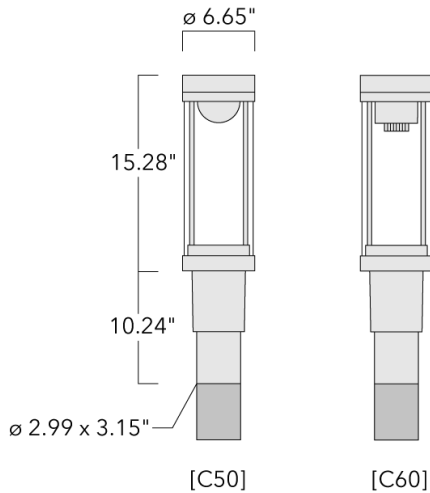

Specifications

Material description

Body	Marine-grade, die-cast aluminum alloy.
Lens	Clear polycarbonate outer lens
Colors	 RAL9004 Black RAL9007 Grey Metallic RAL9016 White RAL8019 Dark Bronze
Gasket	Silicone rubber gasket
Fasteners	PCS polymer coated stainless steel hardware
Ingress protection	IP66
Impact resistance	IK09
Corrosion resistance	5CE
Windage	0.104 m²

WE-EF LIGHTING USA, LLC

410-D Keystone Drive, 15086 Warrendale, PA 15086 - Phone: +1 724 742 0030

customersupport.usa@we-ef.com - <https://we-ef.com/us>

Subject to technical changes and errors. - Generated on 04/19/2025