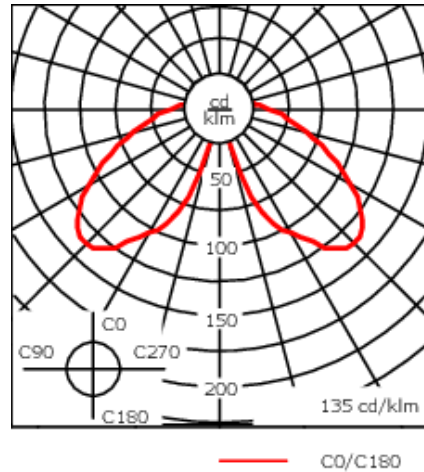

Specifications

Material description

Body	Marine-grade, die-cast aluminum alloy.
Lens	Clear polycarbonate outer lens
Colors	 RAL9004 Black RAL9007 Grey Metallic RAL9016 White RAL8019 Dark Bronze
Gasket	Silicone rubber gasket
Fasteners	PCS polymer coated stainless steel hardware
Ingress protection	IP66
Impact resistance	IK09
Corrosion resistance	5CE
Windage	0.104 m²

WE-EF LIGHTING USA, LLC

410-D Keystone Drive, 15086 Warrendale, PA 15086 - Phone: +1 724 742 0030

customersupport.usa@we-ef.com - <https://we-ef.com/us>

Subject to technical changes and errors. - Generated on 04/19/2025