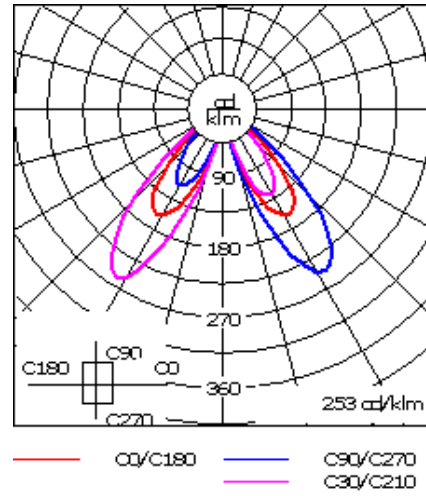

Specifications

Material description

Body	Marine-grade, all-aluminium construction
Colors	 RAL9004 Black RAL9007 Grey Metallic RAL9016 White RAL8019 Dark Bronze
Gasket	Silicone rubber gasket
Fasteners	PCS Polymer Coated Stainless Steel hardware
Ingress protection	IP44
Impact resistance	IK10
Corrosion resistance	5CE

Electrical description

Power supply	Integral [ECG] electronic driver 120V-277V. 0-10V dimmable, to be specified with order.
Driver / Ballast	Integral EC electronic converter
Power factor	> 0.9

WE-EF LIGHTING USA, LLC

410-D Keystone Drive, 15086 Warrendale, PA 15086 - Phone: +1 724 742 0030

customersupport.usa@we-ef.com - <https://we-ef.com/us>

Subject to technical changes and errors. - Generated on 11/23/2024