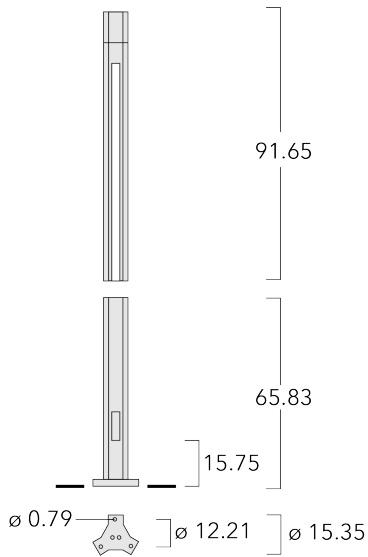

Specifications

Material description

Body	Marine-grade, all-aluminium construction
Colors	 RAL9004 Black RAL9007 Grey Metallic RAL9016 White RAL8019 Dark Bronze
Gasket	Silicone rubber gasket
Fasteners	PCS Polymer Coated Stainless Steel hardware
Ingress protection	IP44
Impact resistance	IK10
Corrosion resistance	5CE

Electrical description

Power supply	Integral [ECG] electronic driver 120V-277V. 0-10V dimmable, to be specified with order.
Driver / Ballast	Integral EC electronic converter
Power factor	> 0.9

WE-EF LIGHTING USA, LLC

410-D Keystone Drive, 15086 Warrendale, PA 15086 - Phone: +1 724 742 0030

customersupport.usa@we-ef.com - <https://we-ef.com/us>

Subject to technical changes and errors. - Generated on 11/23/2024