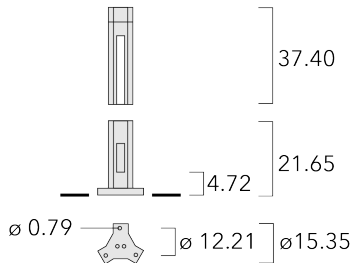

3-Sided Light Distribution [3 x 120° offset].

Specify product with 7 Digit product code - Finish Color. Accessories, such as mounting, optical, and electrical, must be specified separately.

Example: XXX-XXXX-9004 (Black)

+ XXX-XXXX (Accessory 1)

Weight	37.50 lb
Light distribution	three sided light output
Light source	LED-FT-37W (3000K)
CRI	80
Power supply	electronic gear
BUG	B1 U3 G1
LEDs	1
Rated input power	42 W

Rated lumens (lm)

LED Lumen	2546.5
Total Lumen	2546.5
Ta	25

Nominal Lumen (lm)

LED Lumen	6380
Total Lumen	6380
Tc	25

WE-EF LIGHTING USA, LLC

410-D Keystone Drive, 15086 Warrendale, PA 15086 - Phone: +1 724 742 0030

customersupport.usa@we-ef.com - <https://we-ef.com/us>

Subject to technical changes and errors. - Generated on 11/23/2024

Specifications

Material description

Body	Marine-grade, all-aluminium construction
Colors	<div style="display: flex; flex-direction: column; gap: 5px;"> <div> RAL9004 Black</div> <div> RAL9007 Grey Metallic</div> <div> RAL9016 White</div> <div> RAL8019 Dark Bronze</div> </div>
Gasket	Silicone rubber gasket
Fasteners	PCS Polymer Coated Stainless Steel hardware
Ingress protection	IP44
Impact resistance	IK10
Corrosion resistance	5CE