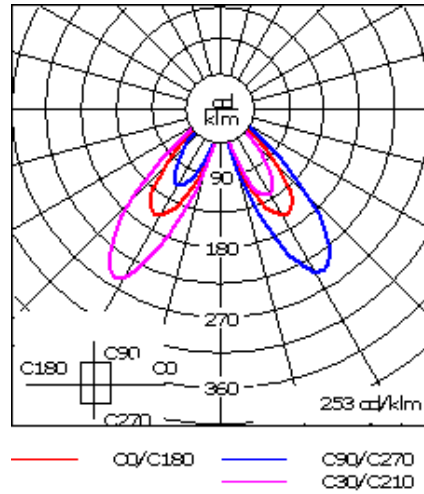

Specifications

Material description

Body	Marine-grade, all-aluminium construction
Colors	 RAL9004 Black RAL9007 Grey Metallic RAL9016 White RAL8019 Dark Bronze
Gasket	Silicone rubber gasket
Fasteners	PCS Polymer Coated Stainless Steel hardware
Ingress protection	IP44
Impact resistance	IK10
Corrosion resistance	5CE

Electrical description

Power supply	Integral [ECG] electronic driver 120V-277V. 0-10V dimmable, to be specified with order.
Driver / Ballast	Integral EC electronic converter
Power factor	> 0.9

WE-EF LIGHTING USA, LLC

410-D Keystone Drive, 15086 Warrendale, PA 15086 - Phone: +1 724 742 0030
customersupport.usa@we-ef.com - <https://we-ef.com/us>
Subject to technical changes and errors. - Generated on 11/23/2024