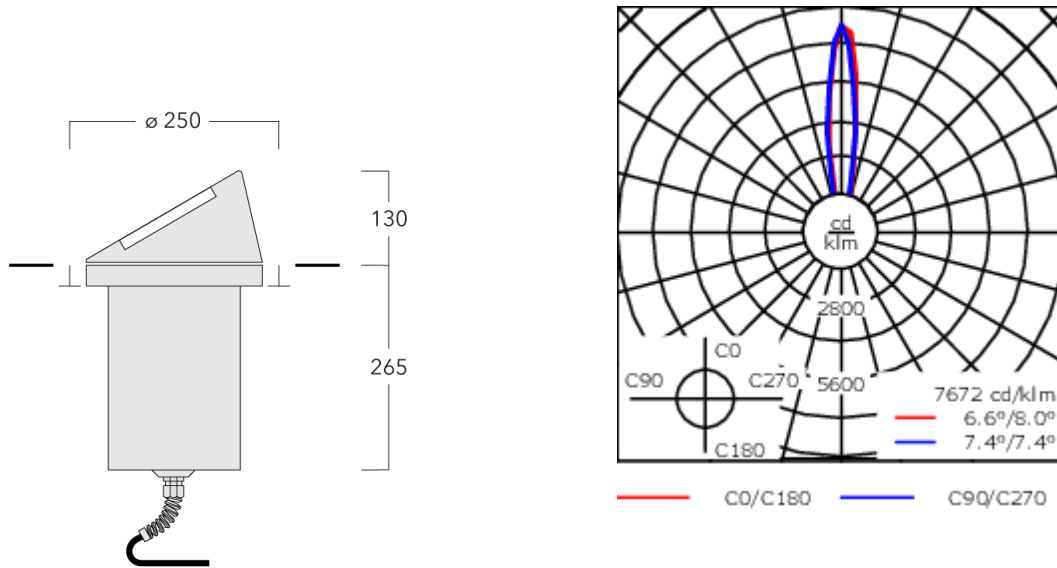

185-3080

ESC130 LED

we-ef

Specifications

Material description

Body	Stainless steel construction. Marine grade high pressure die cast aluminum frame.
Lens	Safety glass lens
Colours	■ RAL9004 Signal black ■ RAL9006 White aluminium ■ RAL9007 Grey aluminium ■ RAL7016 Anthracite grey ■ RAL9016 Traffic white
Gasket	Silicone rubber gasket
Fasteners	PCS Polymer Coated Stainless Steel Hardware
Ingress protection	IP67
Impact resistance	IK07
Corrosion resistance	5CE

Electrical description

Power supply	220-240V / 50-60 Hz
Driver / Ballast	Integral EC electronic converter
Power factor	> 0.9
Surge protection	6/6 kV

WE-EF LEUCHTEN GmbH

Töpinger Straße 16, 29646 Bispingen, Germany - Phone: +49 5194 909-0

info@we-ef.com - <https://we-ef.com>

Subject to technical changes and errors. - Generated on 23/10/2024