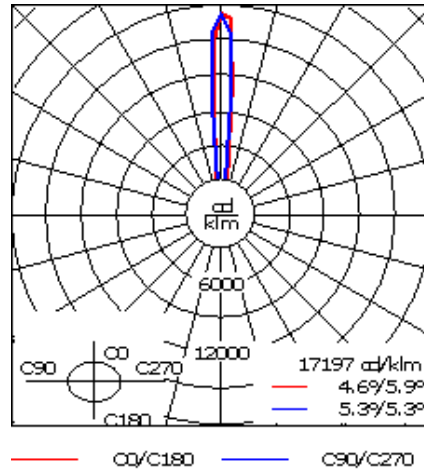

Specifications

Material description

Body	Stainless steel body. Marine grade high pressure die cast aluminum frame
Lens	Safety glass lens
Colors	RAL9004 Black RAL9007 Grey Metallic RAL9016 White RAL8019 Dark Bronze
Gasket	Silicone rubber gasket
Fasteners	PCS Polymer Coated Stainless Steel Hardware
Ingress protection	IP67
Impact resistance	IK07
Corrosion resistance	5CE

Electrical description

Power supply	Integral [ECG] electronic driver 120V-277V. 0-10V dimmable, to be specified with order.
Driver / Ballast	Integral EC electronic converter
Power factor	> 0.9
Surge protection	6/6 kV

WE-EF LIGHTING USA, LLC

410-D Keystone Drive, 15086 Warrendale, PA 15086 - Phone: +1 724 742 0030
customersupport.usa@we-ef.com - <https://we-ef.com/us>
Subject to technical changes and errors. - Generated on 11/23/2024