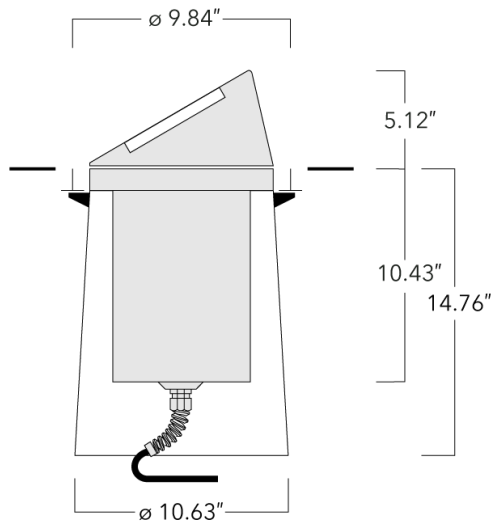

Specifications

Material description

Body	Stainless steel body. Marine grade high pressure die cast aluminum frame
Lens	Safety glass lens
Colors	RAL9004 Black RAL9007 Grey Metallic RAL9016 White RAL8019 Dark Bronze
Gasket	Silicone rubber gasket
Fasteners	PCS Polymer Coated Stainless Steel Hardware
Ingress protection	IP67
Impact resistance	IK07
Corrosion resistance	5CE

Electrical description

Power supply	Integral [ECG] electronic driver 120V-277V. 0-10V dimmable, to be specified with order.
Driver / Ballast	Integral EC electronic converter
Power factor	> 0.9
Surge protection	6/6 kV

WE-EF LIGHTING USA, LLC

410-D Keystone Drive, 15086 Warrendale, PA 15086 - Phone: +1 724 742 0030
customersupport.usa@we-ef.com - <https://we-ef.com/us>
Subject to technical changes and errors. - Generated on 11/23/2024