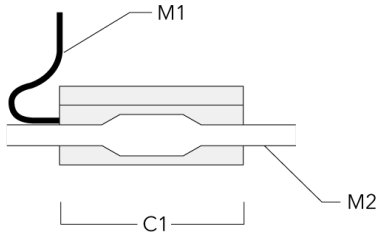

ESC130 LED

we-ef

Electrical Accessories

Sealable junction box

Description	Part ID	C1	M1	M2
Sealable junction box SJB 130	185-1624	5.75	Ø 0.39	Ø 0.47 - 0.75

WE-EF LIGHTING USA, LLC

410-D Keystone Drive, 15086 Warrendale, PA 15086 - Phone: +1 724 742 0030
customersupport.usa@we-ef.com - <https://we-ef.com/us>