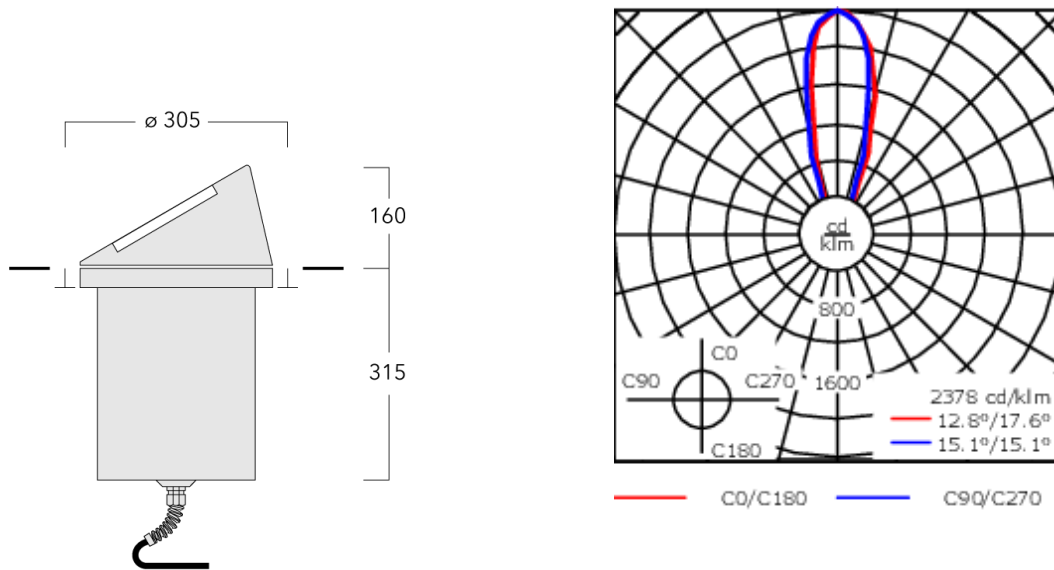

185-3003

ESC140 LED

we-ef

Description

IP67, Class I. IK07. Stainless steel construction inground section. Die-cast hood with 30° angle made from marine-grade aluminium alloy avoids glare to passers-by and helps prevent accumulation of insects, leaves and debris on the lens. 5CE superior corrosion protection including PCS hardware. Silicone rubber gasket. Safety glass lens. Integral EC electronic converter in thermally separated compartment. CAD-optimised optics for superior illumination and glare control. Factory installed LED circuit board. Factory-sealed termination chamber complete with cable gland including spiral cable bending protection and 1.5 m of flexible PVC free cable.

The optional installation blackout is recommended for mounting. To be ordered separately.

Weight	10.40 kg
Light distribution	symmetric, medium beam [M]
Light source	LED-24/24W / 350 mA - 3000 K
CRI	80
Power supply	EC
LEDs	24
Rated input power	26.5 W

Subject to technical changes and errors. - Generated on 23/10/2024

Specifications

Material description

Body	Stainless steel inground section. Die-cast dome made from marine-grade aluminium alloy
Lens	Safety glass lens
Colours	<ul style="list-style-type: none"> RAL9004 Signal black RAL9006 White aluminium RAL9007 Grey aluminium RAL7016 Anthracite grey RAL9016 Traffic white
Gasket	Silicone rubber gasket
Fasteners	PCS Polymer Coated Stainless Steel Hardware
Ingress protection	IP67
Impact resistance	IK07
Corrosion resistance	5CE