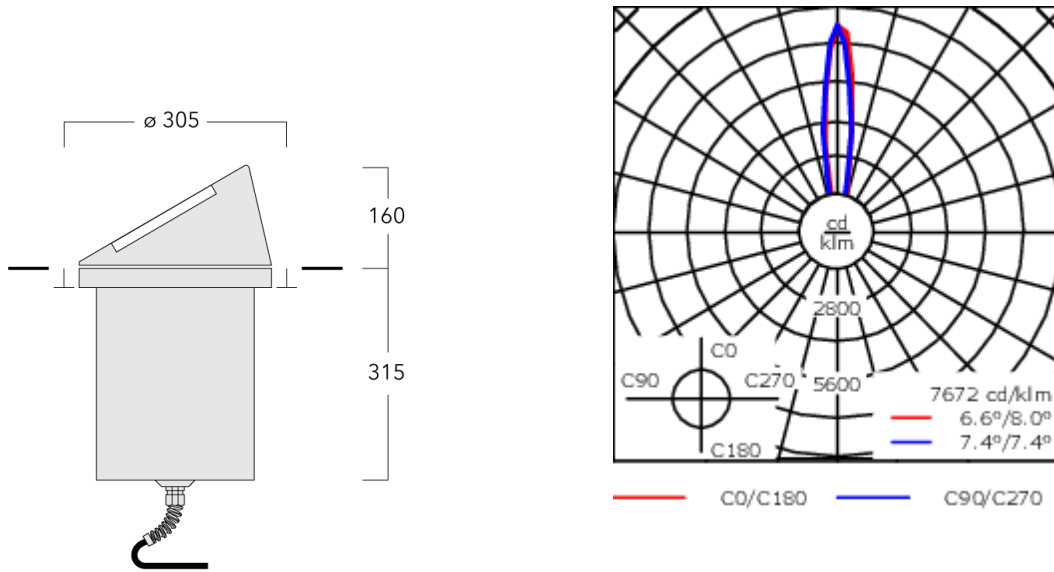

185-3085

ESC140 LED

we-ef

Description

IP67, Class I. IK07. Stainless steel construction inground section. Die-cast hood with 30° angle made from marine-grade aluminium alloy avoids glare to passers-by and helps prevent accumulation of insects, leaves and debris on the lens. 5CE superior corrosion protection including PCS hardware. Silicone rubber gasket. Safety glass lens. Integral EC electronic converter in thermally separated compartment. CAD-optimised optics for superior illumination and glare control. Factory installed LED circuit board. Factory-sealed termination chamber complete with cable gland including spiral cable bending protection and 1.5 m of flexible PVC free cable.

The optional installation blackout is recommended for mounting. To be ordered separately.

Weight	10.40 kg
Light distribution	symmetric, very narrow beam [EE]
Light source	LED-24/24W / 350 mA - 4000 K
CRI	80
Power supply	EC
LEDs	24
Rated input power	26.5 W
Nominal Lumen (lm)	
LED Lumen	170
Total Lumen	4080
Tj	85
Rated lumens (lm)	
LED Lumen	118.7
Total Lumen	2848.3
Ta	25

Fagerhult Lighting Ltd

33-34 Dolben Street, SE1 0UQ London, United Kingdom

<https://we-ef.com/uk>

Subject to technical changes and errors. - Generated on 23/10/2024

Specifications

Material description

Body	Stainless steel inground section. Die-cast dome made from marine-grade aluminium alloy
Lens	Safety glass lens
Colours	<ul style="list-style-type: none"> RAL9004 Signal black RAL9006 White aluminium RAL9007 Grey aluminium RAL7016 Anthracite grey RAL9016 Traffic white
Gasket	Silicone rubber gasket
Fasteners	PCS Polymer Coated Stainless Steel Hardware
Ingress protection	IP67
Impact resistance	IK07
Corrosion resistance	5CE