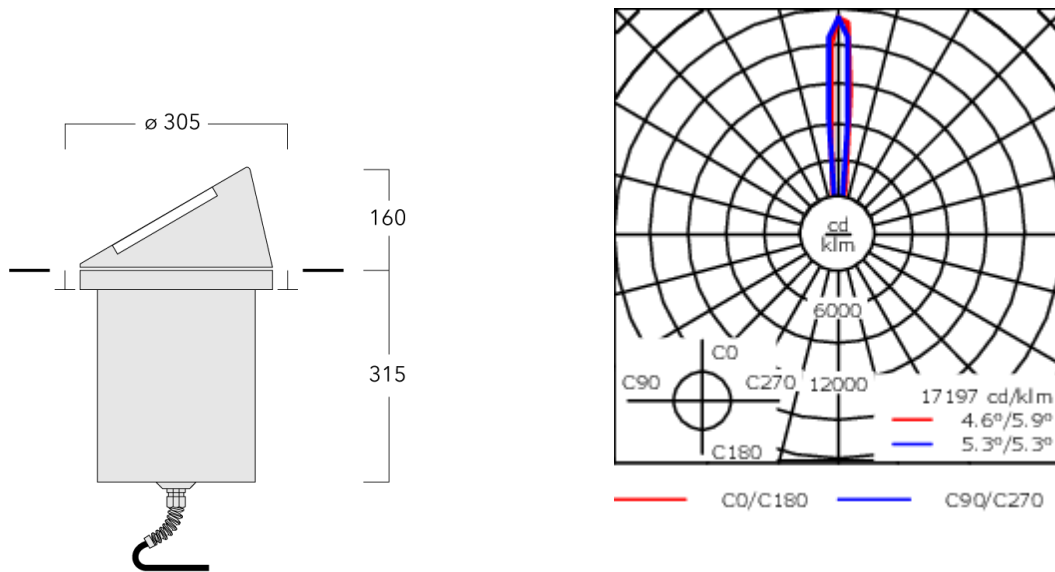

185-3086

ESC140 LED

we-ef

Description

IP67, Class I. IK07. Stainless steel construction inground section. Die-cast hood with 30° angle made from marine-grade aluminium alloy avoids glare to passers-by and helps prevent accumulation of insects, leaves and debris on the lens. 5CE superior corrosion protection including PCS hardware. Silicone rubber gasket. Safety glass lens. Integral EC electronic converter in thermally separated compartment. CAD-optimised optics for superior illumination and glare control. Factory installed LED circuit board. Factory-sealed termination chamber complete with cable gland including spiral cable bending protection and 1.5 m of flexible PVC free cable.

The optional installation blockout is recommended for mounting. To be ordered separately.

Weight	10.40 kg
Light distribution	symmetric, very narrow beam, sharp cut-off [EES]
Light source	LED-24/24W / 350 mA - 3000 K
CRI	80
Power supply	EC
LEDs	24
Rated input power	26.5 W
Nominal Lumen (lm)	
LED Lumen	155
Total Lumen	3720
Tj	85
Rated lumens (lm)	
LED Lumen	113.8
Total Lumen	2731.3
Ta	25

Fagerhult Lighting Ltd

33-34 Dolben Street, SE1 0UQ London, United Kingdom

<https://we-ef.com/uk>

Subject to technical changes and errors. - Generated on 23/10/2024

Specifications

Material description

Body	Stainless steel inground section. Die-cast dome made from marine-grade aluminium alloy
Lens	Safety glass lens
Colours	<ul style="list-style-type: none"> RAL9004 Signal black RAL9006 White aluminium RAL9007 Grey aluminium RAL7016 Anthracite grey RAL9016 Traffic white
Gasket	Silicone rubber gasket
Fasteners	PCS Polymer Coated Stainless Steel Hardware
Ingress protection	IP67
Impact resistance	IK07
Corrosion resistance	5CE