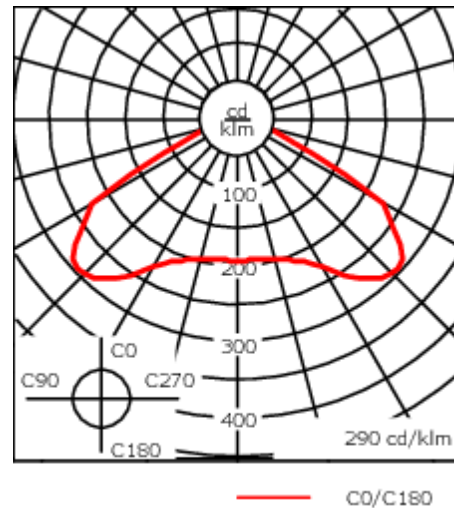

105-0092

CFT530 LED

we-ef

Specifications

Material description

Body	Marine-grade, die-cast aluminium alloy
Lens	PMMA RFC® Reflection Free Contour technology
Colours	RAL9004 Signal black RAL9006 White aluminium RAL9007 Grey aluminium RAL7016 Anthracite grey RAL9016 Traffic white
Gasket	Silicone CCG® Controlled Compression Gasket
Fasteners	PCS Polymer Coated Stainless Steel Hardware
Ingress protection	IP66
Impact resistance	IK08
Corrosion resistance	5CE
Windage	0.16 m²

Electrical description

Power supply	220-240V / 50-60 Hz
Driver / Ballast	Integral EC electronic converter. DALI
Power factor	> 0.9
Surge protection	6/6 kV (optional SP10)

Fagerhult Lighting Ltd

33-34 Dolben Street, SE1 0UQ London, United Kingdom

<https://we-ef.com/uk>

Subject to technical changes and errors. - Generated on 23/10/2024