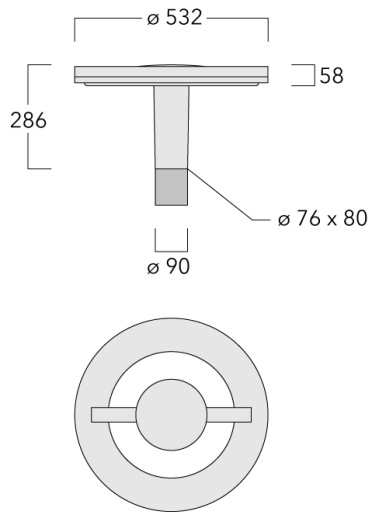

105-0092

CFT530 LED

we-ef

Specifications

Material description

Body	Marine-grade, die-cast aluminium alloy
Lens	PMMA RFC® Reflection Free Contour technology
Colours	RAL9004 Signal black RAL9006 White aluminium RAL9007 Grey aluminium RAL7016 Anthracite grey RAL9016 Traffic white
Gasket	Silicone CCG® Controlled Compression Gasket
Fasteners	PCS Polymer Coated Stainless Steel Hardware
Ingress protection	IP66
Impact resistance	IK08
Corrosion resistance	5CE
Windage	0.16 m²

Electrical description

Power supply	220-240V / 50-60 Hz
Driver / Ballast	Integral EC electronic converter. DALI
Power factor	> 0.9
Surge protection	6/6 kV (optional SP10)

Fagerhult Lighting Ltd

33-34 Dolben Street, SE1 0UQ London, United Kingdom

<https://we-ef.com/uk>

Subject to technical changes and errors. - Generated on 23/10/2024