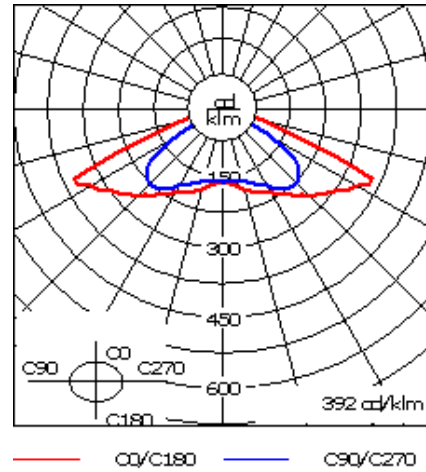

Example: XXX-XXXX - 9004 (Black)

+ XXX-XXXX (Accessories)

Weight	21.61 lb
Light distribution	rectangular [R]
Light source	LED-24/24W / 350 mA - 3000 K
CRI	80
Power supply	electronic gear
BUG	B1 U0 G1
LEDs	24
Rated input power	26.5 W

Nominal Lumen (lm)

LED Lumen	155
Total Lumen	3720
Tj	85

Rated lumens (lm)

LED Lumen	144.7
Total Lumen	3472.4
Ta	25

WE-EF LIGHTING USA, LLC

410-D Keystone Drive, 15086 Warrendale, PA 15086 - Phone: +1 724 742 0030
customersupport.usa@we-ef.com - <https://we-ef.com/us>
Subject to technical changes and errors. - Generated on 11/23/2024