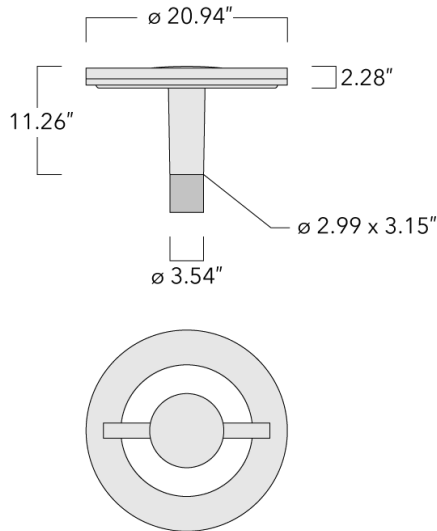

Recommended mounting height 10 - 13 ft, depending on wattage selected.

Specify product with 7 Digit product code - Finish Color. (Other accessories, such as mounting, optical, and electrical, must be specified separately.).

Example: XXX-XXXX - 9004 (Black)

+ XXX-XXXX (Accessories)

Weight	21.61 lb
Light distribution	rectangular [R]
Light source	LED-24/24W / 350 mA - 3000 K
CRI	80
Power supply	electronic gear
BUG	B1 U0 G1
LEDs	24
Rated input power	26.5 W

Nominal Lumen (lm)

LED Lumen	155
Total Lumen	3720
Tj	85

Rated lumens (lm)

LED Lumen	144.7
Total Lumen	3472.4
Ta	25

WE-EF LIGHTING USA, LLC

410-D Keystone Drive, 15086 Warrendale, PA 15086 - Phone: +1 724 742 0030
customersupport.usa@we-ef.com - <https://we-ef.com/us>
Subject to technical changes and errors. - Generated on 11/23/2024