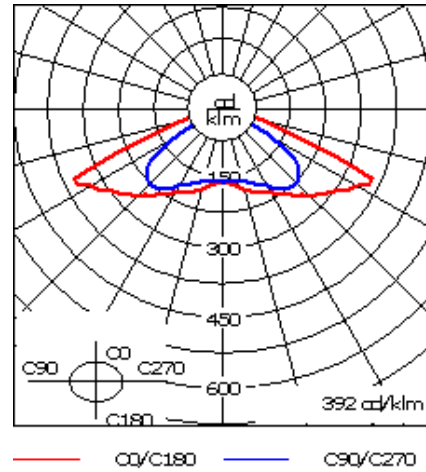

Example: XXX-XXXX - 9004 (Black)

+ XXX-XXXX (Accessories)

Weight	21.61 lb
Light distribution	rectangular [R]
Light source	LED-24/24W / 350 mA - 4000 K
CRI	80
Power supply	electronic gear
BUG	B1 U0 G1
LEDs	24
Rated input power	26.5 W

Nominal Lumen (lm)

LED Lumen	170
Total Lumen	4080
Tj	85

Rated lumens (lm)

LED Lumen	158.7
Total Lumen	3808.5
Ta	25

WE-EF LIGHTING USA, LLC

410-D Keystone Drive, 15086 Warrendale, PA 15086 - Phone: +1 724 742 0030
customersupport.usa@we-ef.com - <https://we-ef.com/us>
Subject to technical changes and errors. - Generated on 11/23/2024