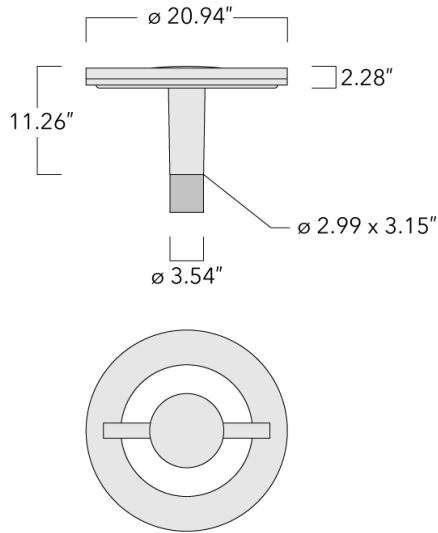

Recommended mounting height 10 - 13 ft, depending on wattage selected.

Specify product with 7 Digit product code - Finish Color. (Other accessories, such as mounting, optical, and electrical, must be specified separately.).

Example: XXX-XXXX - 9004 (Black)

+ XXX-XXXX (Accessories)

Weight	21.61 lb
Light distribution	rectangular [R]
Light source	LED-24/24W / 350 mA - 4000 K
CRI	80
Power supply	electronic gear
BUG	B1 U0 G1
LEDs	24
Rated input power	26.5 W

Specifications

Material description

Body	Marine-grade, die-cast aluminium alloy
Lens	PMMA RFC® Reflection Free Contour technology
Colors	<div style="display: flex; flex-direction: column; gap: 5px;"> <div style="display: flex; align-items: center;"> <div style="width: 20px; height: 10px; background-color: black; margin-right: 5px;"></div> RAL9004 Black </div> <div style="display: flex; align-items: center;"> <div style="width: 20px; height: 10px; background-color: grey; margin-right: 5px;"></div> RAL9007 Grey Metallic </div> <div style="display: flex; align-items: center;"> <div style="width: 20px; height: 10px; background-color: white; margin-right: 5px;"></div> RAL9016 White </div> <div style="display: flex; align-items: center;"> <div style="width: 20px; height: 10px; background-color: darkgrey; margin-right: 5px;"></div> RAL8019 Dark Bronze </div> </div>
Gasket	Silicone CCG® Controlled Compression Gasket
Fasteners	PCS Polymer Coated Stainless Steel Hardware
Ingress protection	IP66
Impact resistance	IK08
Corrosion resistance	5CE
Windage	0.16 m ²