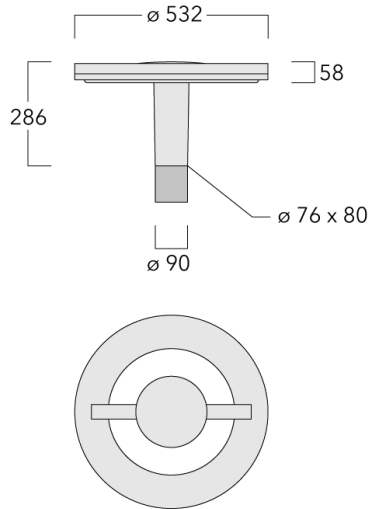

Optional 2200 K version available. To be specified at time of ordering.

Weight	9.80 kg
Light distribution	controlled symmetric distribution [C50]
Light source	LED-24/48W / 700 mA - 3000 K
CRI	80
Power supply	EC
LEDs	24
Rated input power	54 W

Nominal Lumen (lm)

LED Lumen	290
Total Lumen	6960
T _j	85

Rated lumens (lm)

LED Lumen	260.5
Total Lumen	6251.1
T _a	25

Fagerhult Lighting Ltd

33-34 Dolben Street, SE1 0UQ London, United Kingdom

<https://we-ef.com/uk>

Subject to technical changes and errors. - Generated on 23/11/2024

Specifications

Material description

Body	Marine-grade, die-cast aluminium alloy
Lens	PMMA RFC® Reflection Free Contour technology
Colours	<ul style="list-style-type: none"> RAL9004 Signal black RAL9006 White aluminium RAL9007 Grey aluminium RAL7016 Anthracite grey RAL9016 Traffic white
Gasket	Silicone CCG® Controlled Compression Gasket
Fasteners	PCS Polymer Coated Stainless Steel Hardware
Ingress protection	IP66
Impact resistance	IK08
Corrosion resistance	5CE
Windage	0.16 m ²