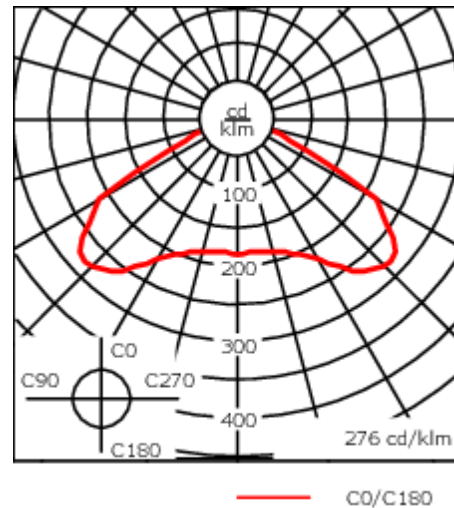

Specifications

Material description

Body	Marine-grade, die-cast aluminium alloy
Lens	PMMA RFC® Reflection Free Contour technology
Colours	 RAL9004 Signal black RAL9006 White aluminium RAL9007 Grey aluminium RAL7016 Anthracite grey RAL9016 Traffic white
Gasket	Silicone CCG® Controlled Compression Gasket
Fasteners	PCS Polymer Coated Stainless Steel Hardware
Ingress protection	IP66
Impact resistance	IK08
Corrosion resistance	5CE
Windage	0.16 m²

Electrical description

Power supply	220-240V / 50-60 Hz
Driver / Ballast	Integral EC electronic converter. DALI
Power factor	> 0.9
Surge protection	6/6 kV (optional SP10)