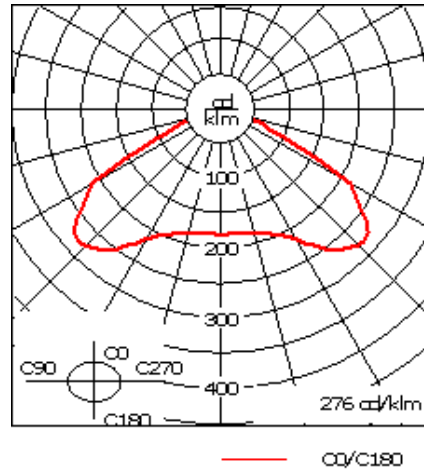

Recommended mounting height 10 - 13 ft, depending on wattage selected.

Specify product with 7 Digit product code - Finish Color. (Other accessories, such as mounting, optical, and electrical, must be specified separately.).

Example: XXX-XXXX - 9004 (Black)

+ XXX-XXXX (Accessories)

Weight	21.61 lb
Light distribution	[C50] Type V Short
Light source	LED-24/48W / 700 mA - 3000 K
CRI	80
Power supply	electronic gear
BUG	B2 U0 G1
LEDs	24
Rated input power	54 W

Nominal Lumen (lm)

LED Lumen	290
Total Lumen	6960
Tj	85

Rated lumens (lm)

LED Lumen	260.5
Total Lumen	6251.1
Ta	25

WE-EF LIGHTING USA, LLC

410-D Keystone Drive, 15086 Warrendale, PA 15086 - Phone: +1 724 742 0030
customersupport.usa@we-ef.com - <https://we-ef.com/us>
Subject to technical changes and errors. - Generated on 11/23/2024