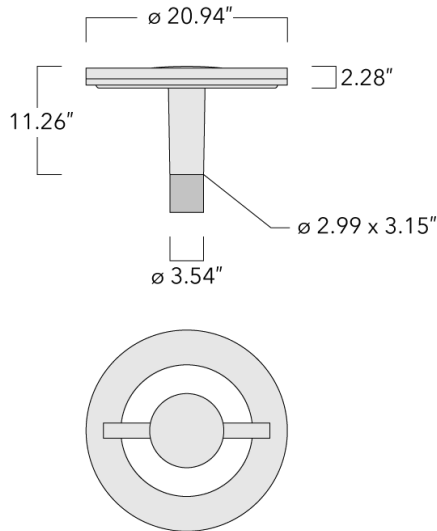

Recommended mounting height 10 - 13 ft, depending on wattage selected.

Specify product with 7 Digit product code - Finish Color. (Other accessories, such as mounting, optical, and electrical, must be specified separately.).

Example: XXX-XXXX - 9004 (Black)

+ XXX-XXXX (Accessories)

Weight	21.61 lb
Light distribution	[C50] Type V Short
Light source	LED-24/48W / 700 mA - 3000 K
CRI	80
Power supply	electronic gear
BUG	B2 U0 G1
LEDs	24
Rated input power	54 W

Nominal Lumen (lm)

LED Lumen	290
Total Lumen	6960
Tj	85

Rated lumens (lm)

LED Lumen	260.5
Total Lumen	6251.1
Ta	25

WE-EF LIGHTING USA, LLC

410-D Keystone Drive, 15086 Warrendale, PA 15086 - Phone: +1 724 742 0030
customersupport.usa@we-ef.com - <https://we-ef.com/us>
Subject to technical changes and errors. - Generated on 11/23/2024