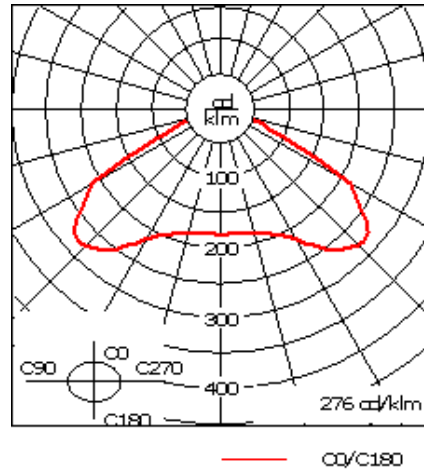

Recommended mounting height 10 - 13 ft, depending on wattage selected.

Specify product with 7 Digit product code - Finish Color. (Other accessories, such as mounting, optical, and electrical, must be specified separately.).

Example: XXX-XXXX - 9004 (Black)

+ XXX-XXXX (Accessories)

Weight	21.61 lb
Light distribution	[C50] Type V Short
Light source	LED-24/48W / 700 mA - 4000 K
CRI	80
Power supply	electronic gear
BUG	B2 U0 G1
LEDs	24
Rated input power	54 W

Nominal Lumen (lm)

LED Lumen	310
Total Lumen	7440
Tj	85

Rated lumens (lm)

LED Lumen	278.4
Total Lumen	6682.2
Ta	25

WE-EF LIGHTING USA, LLC

410-D Keystone Drive, 15086 Warrendale, PA 15086 - Phone: +1 724 742 0030
 customersupport.usa@we-ef.com - <https://we-ef.com/us>
 Subject to technical changes and errors. - Generated on 11/23/2024