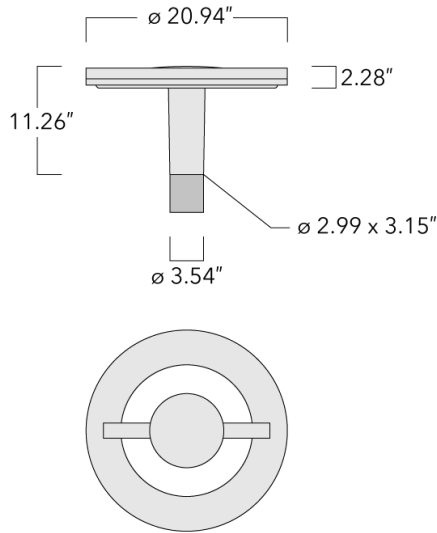

Recommended mounting height 10 - 13 ft, depending on wattage selected.

Specify product with 7 Digit product code - Finish Color. (Other accessories, such as mounting, optical, and electrical, must be specified separately.).

Example: XXX-XXXX - 9004 (Black)

+ XXX-XXXX (Accessories)

Weight	21.61 lb
Light distribution	[C50] Type V Short
Light source	LED-24/48W / 700 mA - 4000 K
CRI	80
Power supply	electronic gear
BUG	B2 U0 G1
LEDs	24
Rated input power	54 W

Nominal Lumen (lm)

LED Lumen	310
Total Lumen	7440
Tj	85

Rated lumens (lm)

LED Lumen	278.4
Total Lumen	6682.2
Ta	25

WE-EF LIGHTING USA, LLC

410-D Keystone Drive, 15086 Warrendale, PA 15086 - Phone: +1 724 742 0030
 customersupport.usa@we-ef.com - <https://we-ef.com/us>
 Subject to technical changes and errors. - Generated on 11/23/2024