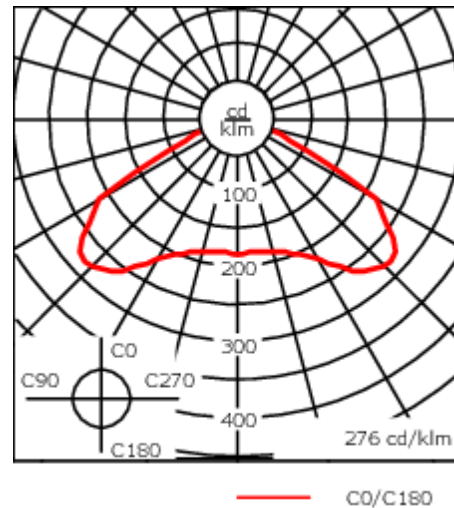

Specifications

Material description

Body	Marine-grade, die-cast aluminium alloy
Lens	RFC™ Reflection Free Contour main lens
Colours	RAL9004 Signal black RAL9007 Grey aluminium RAL7016 Anthracite grey RAL9016 Traffic white
Gasket	Silicone CCG® Controlled Compression Gasket
Fasteners	PCS hardware
Ingress protection	IP66
Impact resistance	IK08
Corrosion resistance	5CE
Windage	0.16 m²

Electrical description

Power supply	220-240V / 50-60 Hz
Driver / Ballast	Integral electronic converter with DALI interface
Power factor	> 0.9

Additional information

Lifetime	Ta=25° L90B10 > 90000h
BUG Rating	Please see individual Spec Sheets for classification of Backlight, Uplight and Glare

WE-EF LIGHTING (Thailand) Co., Ltd.

57 Moo 5, Kingkaew Rd., Bangplee, 10540 Samutprakarn - Phone: +66 2 738 96 20 - Fax: +66 2 738 96 29

<https://we-ef.com/asia>

Subject to technical changes and errors. - Generated on 23/11/2024