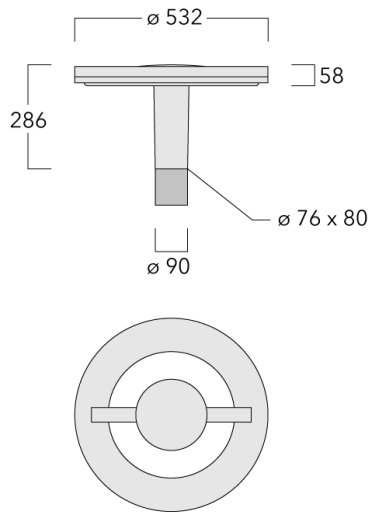

Recommended mounting height 3.0-4.5 m, depending on wattage selected.

Weight	9.80 kg
Light distribution	controlled symmetric distribution [C50]
Light source	LED-24/48W / 700 mA - 4000 K
CRI	80
Power supply	EC
BUG	B2 U0 G1
LEDs	24
Rated input power	54 W

<https://we-ef.com/asia>

Subject to technical changes and errors. - Generated on 23/10/2024

Specifications

Material description

Body	Marine-grade, die-cast aluminium alloy
Lens	RFC™ Reflection Free Contour main lens
Colours	<div style="display: flex; align-items: center;"> <div style="width: 20px; height: 15px; background-color: black; margin-right: 5px;"></div> <div>RAL9004 Signal black</div> </div> <div style="display: flex; align-items: center; margin-top: 5px;"> <div style="width: 20px; height: 15px; background-color: grey; margin-right: 5px;"></div> <div>RAL9007 Grey aluminium</div> </div> <div style="display: flex; align-items: center; margin-top: 5px;"> <div style="width: 20px; height: 15px; background-color: darkgrey; margin-right: 5px;"></div> <div>RAL7016 Anthracite grey</div> </div> <div style="display: flex; align-items: center; margin-top: 5px;"> <div style="width: 20px; height: 15px; background-color: white; margin-right: 5px;"></div> <div>RAL9016 Traffic white</div> </div>
Gasket	Silicone CCG® Controlled Compression Gasket
Fasteners	PCS hardware
Ingress protection	IP66
Impact resistance	IK08
Corrosion resistance	5CE
Windage	0.16 m ²