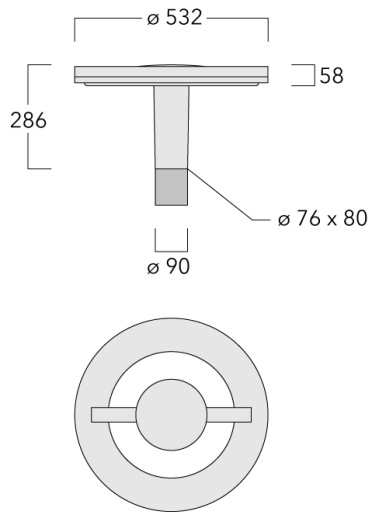

Optional 2200 K version available. To be specified at time of ordering.

Weight	9.80 kg
Light distribution	rectangular [R]
Light source	LED-24/48W / 700 mA - 3000 K
CRI	80
Power supply	EC
LEDs	24
Rated input power	54 W

Nominal Lumen (lm)

LED Lumen	290
Total Lumen	6960
Tj	85

Rated lumens (lm)

LED Lumen	257.6
Total Lumen	6182.6
Ta	25

105-0098

CFT530 LED

we-ef

Specifications

Material description

Body	Marine-grade, die-cast aluminium alloy
Lens	PMMA RFC® Reflection Free Contour technology
Colours	 RAL9004 Signal black  RAL9006 White aluminium  RAL9007 Grey aluminium  RAL7016 Anthracite grey  RAL9016 Traffic white
Gasket	Silicone CCG® Controlled Compression Gasket
Fasteners	PCS Polymer Coated Stainless Steel Hardware
Ingress protection	IP66
Impact resistance	IK08
Corrosion resistance	5CE
Windage	0.16 m ²