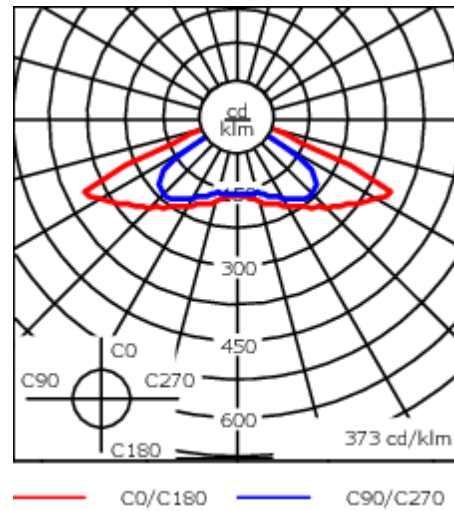

Optional 2200 K version available. To be specified at time of ordering.

Weight	9.80 kg
Light distribution	rectangular [R]
Light source	LED-24/48W / 700 mA - 3000 K
CRI	80
Power supply	EC
LEDs	24
Rated input power	54 W

Nominal Lumen (lm)

LED Lumen	290
Total Lumen	6960
Tj	85

Rated lumens (lm)

LED Lumen	257.6
Total Lumen	6182.6
Ta	25

105-0098

CFT530 LED

we-ef

Specifications