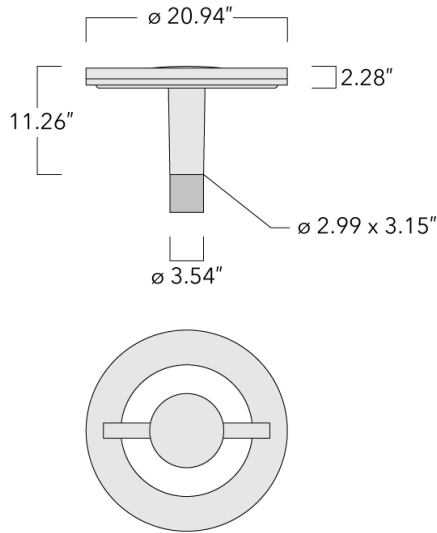

Recommended mounting height 10 - 13 ft, depending on wattage selected.

Specify product with 7 Digit product code - Finish Color. (Other accessories, such as mounting, optical, and electrical, must be specified separately.).

Example: XXX-XXXX - 9004 (Black)

+ XXX-XXXX (Accessories)

Weight	21.61 lb
Light distribution	rectangular [R]
Light source	LED-24/48W / 700 mA - 3000 K
CRI	80
Power supply	electronic gear
BUG	B2 U0 G2
LEDs	24
Rated input power	54 W

**Nominal Lumen (lm)**

LED Lumen	290
Total Lumen	6960
Tj	85

**Rated lumens (lm)**

LED Lumen	257.6
Total Lumen	6182.6
Ta	25

**WE-EF LIGHTING USA, LLC**

410-D Keystone Drive, 15086 Warrendale, PA 15086 - Phone: +1 724 742 0030  
customersupport.usa@we-ef.com - <https://we-ef.com/us>  
Subject to technical changes and errors. - Generated on 11/23/2024

## Specifications