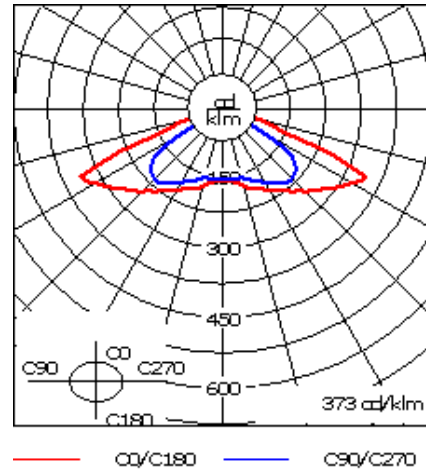

Example: XXX-XXXX - 9004 (Black)

+ XXX-XXXX (Accessories)

Weight	21.61 lb
Light distribution	rectangular [R]
Light source	LED-24/48W / 700 mA - 3000 K
CRI	80
Power supply	electronic gear
BUG	B2 U0 G2
LEDs	24
Rated input power	54 W

**Nominal Lumen (lm)**

LED Lumen	290
Total Lumen	6960
Tj	85

**Rated lumens (lm)**

LED Lumen	257.6
Total Lumen	6182.6
Ta	25

**WE-EF LIGHTING USA, LLC**

410-D Keystone Drive, 15086 Warrendale, PA 15086 - Phone: +1 724 742 0030  
customersupport.usa@we-ef.com - <https://we-ef.com/us>  
Subject to technical changes and errors. - Generated on 11/23/2024