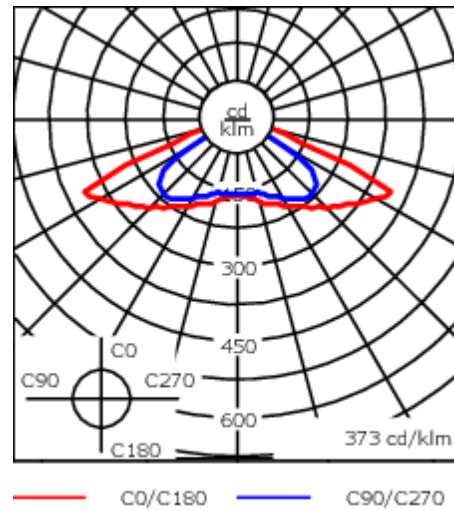

Specifications

Material description

Body	Marine-grade, die-cast aluminium alloy
Lens	RFC™ Reflection Free Contour main lens
Colours	RAL9004 Signal black RAL9007 Grey aluminium RAL7016 Anthracite grey RAL9016 Traffic white
Gasket	Silicone CCG® Controlled Compression Gasket
Fasteners	PCS hardware
Ingress protection	IP66
Impact resistance	IK08
Corrosion resistance	5CE
Windage	0.16 m²

Electrical description

Power supply	220-240V / 50-60 Hz
Driver / Ballast	Integral electronic converter with DALI interface
Power factor	> 0.9

Additional information

Lifetime	Ta=25° L90B10 > 90000h
BUG Rating	Please see individual Spec Sheets for classification of Backlight, Uplight and Glare

WE-EF LIGHTING (Thailand) Co., Ltd.

57 Moo 5, Kingkaew Rd., Bangplee, 10540 Samutprakarn - Phone: +66 2 738 96 20 - Fax: +66 2 738 96 29

<https://we-ef.com/asia>

Subject to technical changes and errors. - Generated on 23/10/2024