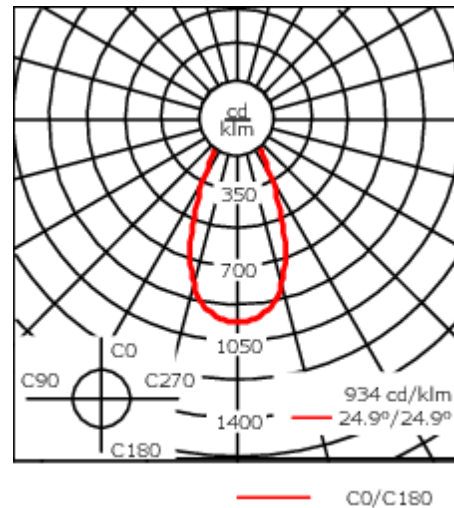

Specifications

Material description

Body	Marine-grade, die-cast aluminium alloy
Lens	Safety glass lens
Colours	RAL9004 Signal black RAL9006 White aluminium RAL9007 Grey aluminium RAL9016 Traffic white
Gasket	Silicone CCG® Controlled Compression Gasket
Fasteners	PCS Polymer Coated Stainless Steel Hardware (unpainted)
Ingress protection	IP66
Impact resistance	IK07
Corrosion resistance	5CE+Primer

Electrical description

Power supply	220-240V / 50-60 Hz with 0-10V dimming
Driver / Ballast	Integral EC electronic converter in thermally-separated compartment