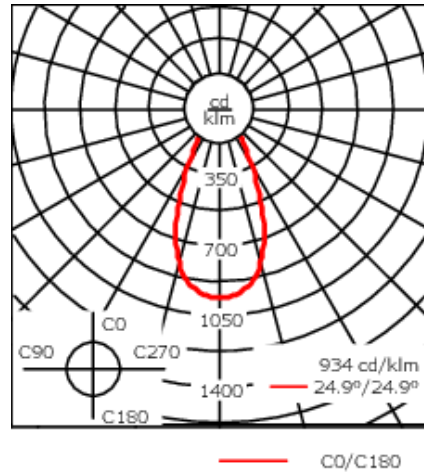

Specifications

Material description

Body	Marine-grade, die-cast aluminium alloy
Lens	Safety glass lens
Colors	RAL9004 Black RAL9007 Grey Metallic RAL9016 White RAL8019 Dark Bronze
Gasket	Silicone CCG® Controlled Compression Gasket
Fasteners	PCS Polymer Coated Stainless Steel Hardware
Ingress protection	IP66
Impact resistance	IK07
Corrosion resistance	5CE

Electrical description

Power supply	Integral 120-277V/0-10V dimming driver
Driver / Ballast	Integral EC electronic converter in thermally-separated compartment

WE-EF LIGHTING USA, LLC

410-D Keystone Drive, 15086 Warrendale, PA 15086 - Phone: +1 724 742 0030
customersupport.usa@we-ef.com - <https://we-ef.com/us>
Subject to technical changes and errors. - Generated on 11/23/2024