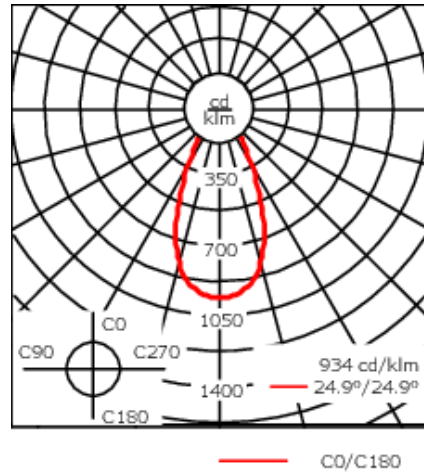

134-1626

DOC110 LED [For Remodel]

we-ef

Specifications

Material description

Body	Marine-grade, die-cast aluminium alloy
Lens	Safety glass lens
Colors	RAL9004 Black RAL9007 Grey Metallic RAL9016 White RAL8019 Dark Bronze
Gasket	Silicone CCG® Controlled Compression Gasket
Fasteners	PCS Polymer Coated Stainless Steel Hardware
Ingress protection	IP66
Impact resistance	IK07
Corrosion resistance	5CE

Electrical description

Power supply	Integral 120-277V/0-10V dimming driver
Driver / Ballast	Integral EC electronic converter in thermally-separated compartment

WE-EF LIGHTING USA, LLC

410-D Keystone Drive, 15086 Warrendale, PA 15086 - Phone: +1 724 742 0030

customersupport.usa@we-ef.com - <https://we-ef.com/us>

Subject to technical changes and errors. - Generated on 04/18/2025