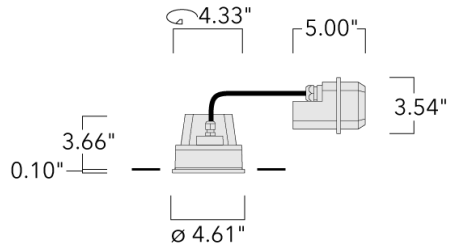

134-1626

DOC110 LED [For Remodel]

we-ef

Specifications

Material description

Body	Marine-grade, die-cast aluminium alloy
Lens	Safety glass lens
Colors	RAL9004 Black RAL9007 Grey Metallic RAL9016 White RAL8019 Dark Bronze
Gasket	Silicone CCG® Controlled Compression Gasket
Fasteners	PCS Polymer Coated Stainless Steel Hardware
Ingress protection	IP66
Impact resistance	IK07
Corrosion resistance	5CE

Electrical description

Power supply	Integral 120-277V/0-10V dimming driver
Driver / Ballast	Integral EC electronic converter in thermally-separated compartment

WE-EF LIGHTING USA, LLC

410-D Keystone Drive, 15086 Warrendale, PA 15086 - Phone: +1 724 742 0030

customersupport.usa@we-ef.com - <https://we-ef.com/us>

Subject to technical changes and errors. - Generated on 04/18/2025