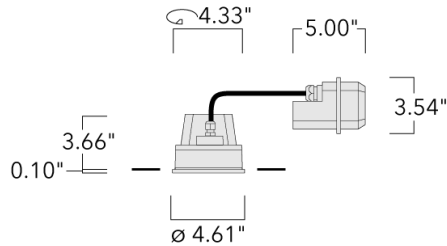

134-1628

DOC110 LED [For Remodel]

we-ef

Specifications

Material description

Body	Marine-grade, die-cast aluminium alloy
Lens	Safety glass lens
Colors	RAL9004 Black RAL9007 Grey Metallic RAL9016 White RAL8019 Dark Bronze
Gasket	Silicone CCG® Controlled Compression Gasket
Fasteners	PCS Polymer Coated Stainless Steel Hardware
Ingress protection	IP66
Impact resistance	IK07
Corrosion resistance	5CE

Electrical description

Power supply	Integral 120-277V/0-10V dimming driver
Driver / Ballast	Integral EC electronic converter in thermally-separated compartment

WE-EF LIGHTING USA, LLC

410-D Keystone Drive, 15086 Warrendale, PA 15086 - Phone: +1 724 742 0030

customersupport.usa@we-ef.com - <https://we-ef.com/us>

Subject to technical changes and errors. - Generated on 11/23/2024