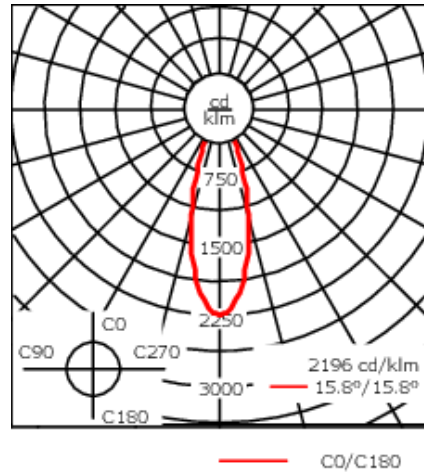

134-1628

DOC110 LED [For Remodel]

we-ef

Specifications

Material description

Body	Marine-grade, die-cast aluminium alloy
Lens	Safety glass lens
Colors	RAL9004 Black RAL9007 Grey Metallic RAL9016 White RAL8019 Dark Bronze
Gasket	Silicone CCG® Controlled Compression Gasket
Fasteners	PCS Polymer Coated Stainless Steel Hardware
Ingress protection	IP66
Impact resistance	IK07
Corrosion resistance	5CE

Electrical description

Power supply	Integral 120-277V/0-10V dimming driver
Driver / Ballast	Integral EC electronic converter in thermally-separated compartment

WE-EF LIGHTING USA, LLC

410-D Keystone Drive, 15086 Warrendale, PA 15086 - Phone: +1 724 742 0030

customersupport.usa@we-ef.com - <https://we-ef.com/us>

Subject to technical changes and errors. - Generated on 11/23/2024