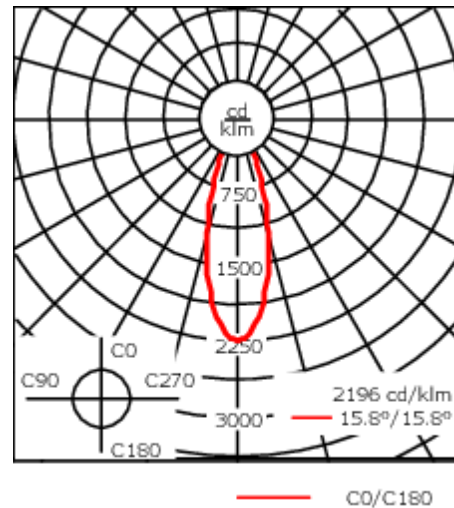

Spécifications

Description du matériel

Corps	Corps en fonte d'aluminium, visserie inox avec traitement PCS
Lentille	Verre de sécurité
Couleurs	Peinture poudre disponible avec 35 couleurs différents
Joint	Joint silicone CCG®
Visserie	PCS Inox avec recouvrement polymère
IP	IP66
IK	IK07
Protection contre la corrosion	5CE

Description électrique

Alimentation électrique	220-240V / 50-60 Hz with 0-10V dimming
Driver	Driver électronique séparé thermiquement

Informations complémentaires

Durée de vie	Ta=25° L90B10 > 90000h
Classe d'efficacité énergétique	C-D

WE-EF LUMIERE

ZAC de Chesnes Nord, 6 Rue de Brisson, CS80330, 38290 Satolas et Bonce - Téléphone: +33 4 74 99 14 44
info.france@we-ef.com - <https://we-ef.com/fr>

Sous réserve de modifications techniques et d'erreurs. - Généré le 23/11/2024