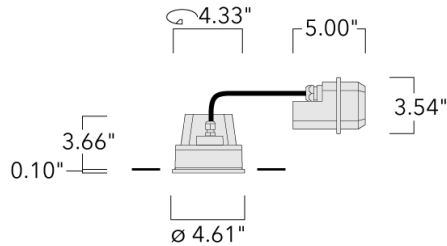

Specifications

Material description

Body	Marine-grade, die-cast aluminium alloy
Lens	Safety glass lens
Colors	RAL9004 Black RAL9007 Grey Metallic RAL9016 White RAL8019 Dark Bronze
Gasket	Silicone CCG® Controlled Compression Gasket
Fasteners	PCS Polymer Coated Stainless Steel Hardware
Ingress protection	IP66
Impact resistance	IK07
Corrosion resistance	5CE

Electrical description

Power supply	Integral 120-277V/0-10V dimming driver
Driver / Ballast	Integral EC electronic converter in thermally-separated compartment

WE-EF LIGHTING USA, LLC

410-D Keystone Drive, 15086 Warrendale, PA 15086 - Phone: +1 724 742 0030
customersupport.usa@we-ef.com - <https://we-ef.com/us>
Subject to technical changes and errors. - Generated on 11/23/2024