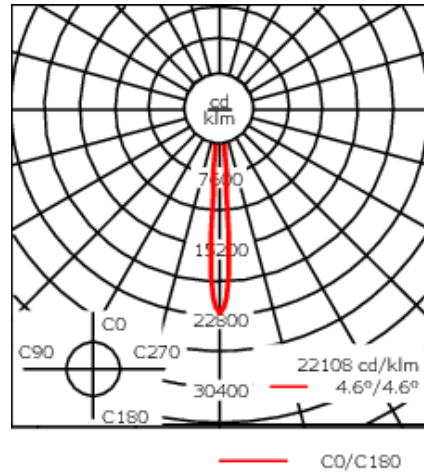

Specifications

Material description

Body	Marine-grade, die-cast aluminium alloy
Lens	Safety glass lens
Colors	RAL9004 Black RAL9007 Grey Metallic RAL9016 White RAL8019 Dark Bronze
Gasket	Silicone CCG® Controlled Compression Gasket
Fasteners	PCS Polymer Coated Stainless Steel Hardware
Ingress protection	IP66
Impact resistance	IK07
Corrosion resistance	5CE

Electrical description

Power supply	Integral 120-277V/0-10V dimming driver
Driver / Ballast	Integral EC electronic converter in thermally-separated compartment

WE-EF LIGHTING USA, LLC

410-D Keystone Drive, 15086 Warrendale, PA 15086 - Phone: +1 724 742 0030
customersupport.usa@we-ef.com - <https://we-ef.com/us>
Subject to technical changes and errors. - Generated on 11/23/2024