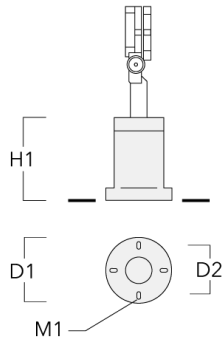

<https://we-ef.com/asia>

Subject to technical changes and errors. - Generated on 23/10/2024

Mounting Accessories

Pole clamp

Description	Part ID	D1	Weight (kg)	D
Pole clamp SP1-2/M8, single (Ø 76-89)	146-0246	76-89	1.20	76-89

Pole clamp SP2-2/M8, double (Ø 38-60)	146-0247	38-60	1	38-66
---------------------------------------	----------	-------	---	-------

FLC141 LED Surface mounted

Description	Part ID	D1	Weight (kg)	D
Pole clamp SP2-2/M8, double (Ø 76-89)	146-0248	76-89	1.20	76-89

Pole clamp SP1-2/M8, single (Ø 38-60)	146-0245	38-60	1	38-66
---------------------------------------	----------	-------	---	-------

Short post

FLC141 LED Surface mounted

Description	Part ID	D1	D2	H1	M1	Weight (kg)
Short post EM1-2/M8	146-0253	160	130	200	9	1.10

Planted root

Description	Part ID	D1	D2	D3	D4	H1	H2	M1	T1	T2	Weight (kg)
Planted root ESV4	300-0461-AP	150	130	60	89	400	350	8	200	50 x 100	3.85

Ground spike

FLC141 LED Surface mounted

Description	Part ID	H1	Weight (kg)
Ground spike EF1 (including cable and plug)	146-0251	270	0.40