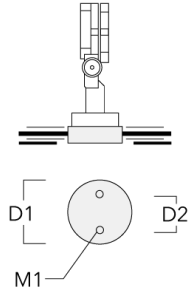

FLC141 LED Surface mounted

Description	Part ID	D1	D2	M1	Weight (kg)
Junction box JB1	310-9000	135	67	9	1.6