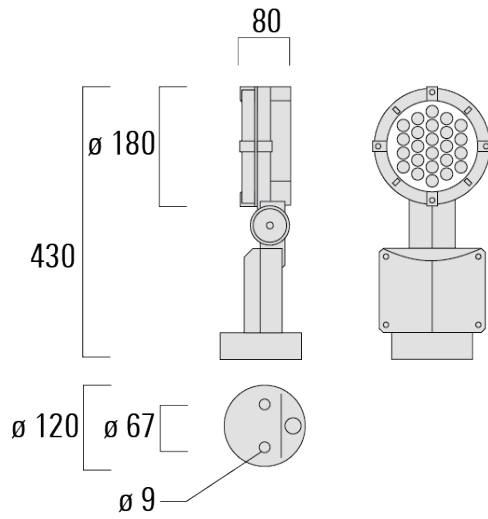

Weight	4.40 kg
Light distribution	wallwash
Light source	LED-24/48W / 700 mA - 4000 K
CRI	80
Power supply	EC
LEDs	24
Rated input power	54 W

Nominal Lumen (lm)

LED Lumen	310
Total Lumen	7440
Tj	85

Rated lumens (lm)

FLC141 LED Surface mounted

Specifications

Material description

Body	Marine-grade, die-cast aluminium alloy
Lens	Safety glass lens
Colours	<div style="display: flex; align-items: center;"> <div style="width: 20px; height: 15px; background-color: black; margin-right: 5px;"></div> RAL9004 Signal black </div> <div style="display: flex; align-items: center; margin-top: 5px;"> <div style="width: 20px; height: 15px; background-color: grey; margin-right: 5px;"></div> RAL9007 Grey aluminium </div> <div style="display: flex; align-items: center; margin-top: 5px;"> <div style="width: 20px; height: 15px; background-color: darkgrey; margin-right: 5px;"></div> RAL7016 Anthracite grey </div> <div style="display: flex; align-items: center; margin-top: 5px;"> <div style="width: 20px; height: 15px; background-color: lightgrey; margin-right: 5px;"></div> RAL9016 Traffic white </div>
Gasket	Silicone CCG® Controlled Compression Gasket
Fasteners	PCS hardware
Ingress protection	IP66
Impact resistance	IK07
Corrosion resistance	5CE
Windage	0.057 m ²

<https://we-ef.com/asia>

Subject to technical changes and errors. - Generated on 23/10/2024

Mounting Accessories

Pole clamp

Description	Part ID	D1	Weight (kg)	D
Pole clamp SP1-2/M8, single (Ø 76-89)	146-0246	76-89	1.20	76-89

Pole clamp SP2-2/M8, double (Ø 38-60)	146-0247	38-60	1	38-66
---------------------------------------	----------	-------	---	-------

FLC141 LED Surface mounted

Description	Part ID	D1	Weight (kg)	D
Pole clamp SP2-2/M8, double (Ø 76-89)	146-0248	76-89	1.20	76-89