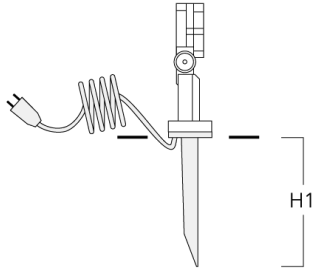

Pole clamp SP1-2/M8, single (Ø 38-60)	146-0245	38-60	1	38-66
---------------------------------------	----------	-------	---	-------

Short post

FLC141 LED Surface mounted

Description	Part ID	D1	D2	H1	M1	Weight (kg)
Short post EM1-2/M8	146-0253	160	130	200	9	1.10

Planted root

Description	Part ID	D1	D2	D3	D4	H1	H2	M1	T1	T2	Weight (kg)
Planted root ESV4	300-0461-AP	150	130	60	89	400	350	8	200	50 x 100	3.85

Ground spike

FLC141 LED Surface mounted

Description	Part ID	H1	Weight (kg)
Ground spike EF1 (including cable and plug)	146-0251	270	0.40