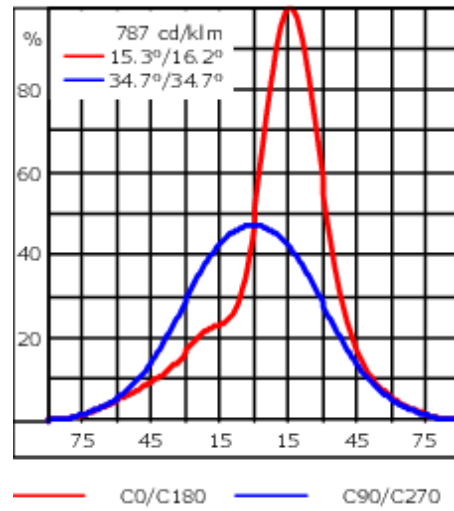

FLC141 LED Surface mounted

Specifications

Material description

Body	Marine-grade, die-cast aluminium alloy
Lens	Safety glass lens
Colours	RAL9004 Signal black RAL9007 Grey aluminium RAL7016 Anthracite grey RAL9016 Traffic white
Gasket	Silicone CCG® Controlled Compression Gasket
Fasteners	PCS hardware
Ingress protection	IP66
Impact resistance	IK07
Corrosion resistance	5CE
Windage	0.057 m²

Electrical description

Power supply	220-240V / 50-60 Hz
Driver / Ballast	Integral EC electronic converter in thermally-separated compartment