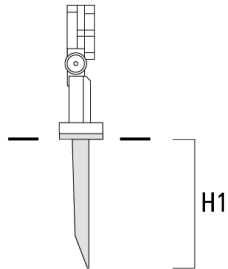

Ground spike EF1 (without cable and plug)	146-0250	270	0.40