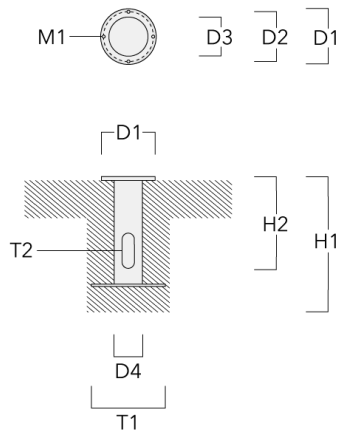

Pole clamp SP2-2/M8, double (Ø 38-60)	146-0247	38-60	1	38-66
---------------------------------------	----------	-------	---	-------

FLC141 LED Surface mounted

Description	Part ID	D1	Weight (kg)	D
Pole clamp SP2-2/M8, double (Ø 76-89)	146-0248	76-89	1.20	76-89

Pole clamp SP1-2/M8, single (Ø 38-60)	146-0245	38-60	1	38-66
---------------------------------------	----------	-------	---	-------

Short post

FLC141 LED Surface mounted

Description	Part ID	D1	D2	H1	M1	Weight (kg)
Short post EM1-2/M8	146-0253	160	130	200	9	1.10

Planted root

Description	Part ID	D1	D2	D3	D4	H1	H2	M1	T1	T2	Weight (kg)
Planted root ESV4	300-0461-AP	150	130	60	89	400	350	8	200	50 x 100	3.85

Ground spike

FLC141 LED Surface mounted

Description	Part ID	H1	Weight (kg)
Ground spike EF1 (including cable and plug)	146-0251	270	0.40