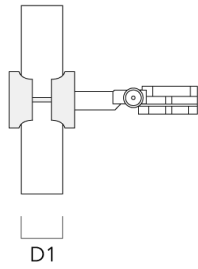

<https://we-ef.com/asia>

Subject to technical changes and errors. - Generated on 23/10/2024

Mounting Accessories

Pole clamp

Description	Part ID	D1	Weight (kg)	D
Pole clamp SP1-2/M8, single (Ø 76-89)	146-0246	76-89	1.20	76-89