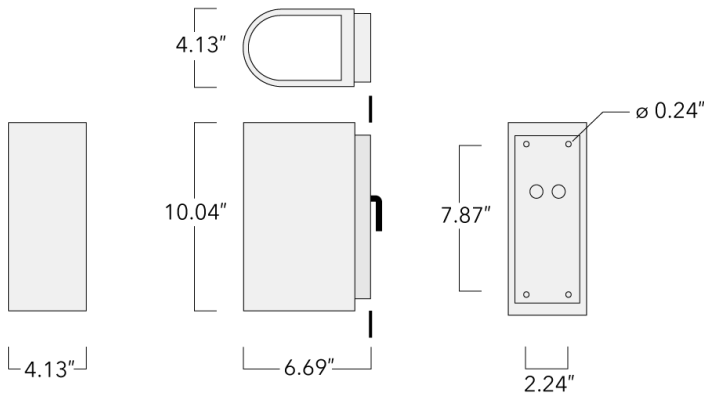

131-9473

SLS410 LED

we-ef

Specifications

Material description

Body	Marine-grade, die-cast aluminium alloy
Lens	Safety glass lens
Colors	 RAL9004 Black RAL9007 Grey Metallic RAL9016 White RAL8019 Dark Bronze
Gasket	Silicone rubber gasket
Fasteners	PCS hardware
Ingress protection	IP66
Impact resistance	IK07
Corrosion resistance	5CE

Electrical description

Power supply	Integral [ECG] electronic 0-10 V dimmable driver in 120-277 universal voltage.
Driver / Ballast	Integral EC electronic converter

WE-EF LIGHTING USA, LLC

410-D Keystone Drive, 15086 Warrendale, PA 15086 - Phone: +1 724 742 0030

customersupport.usa@we-ef.com - <https://we-ef.com/us>

Subject to technical changes and errors. - Generated on 11/23/2024