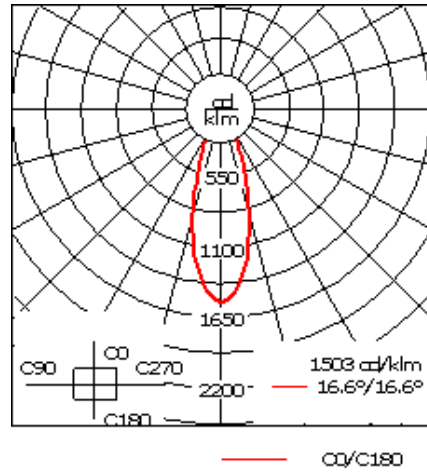

131-9473

SLS410 LED

we-ef

Specifications

Material description

Body	Marine-grade, die-cast aluminium alloy
Lens	Safety glass lens
Colors	 RAL9004 Black RAL9007 Grey Metallic RAL9016 White RAL8019 Dark Bronze
Gasket	Silicone rubber gasket
Fasteners	PCS hardware
Ingress protection	IP66
Impact resistance	IK07
Corrosion resistance	5CE

Electrical description

Power supply	Integral [ECG] electronic 0-10 V dimmable driver in 120-277 universal voltage.
Driver / Ballast	Integral EC electronic converter

WE-EF LIGHTING USA, LLC

410-D Keystone Drive, 15086 Warrendale, PA 15086 - Phone: +1 724 742 0030

customersupport.usa@we-ef.com - <https://we-ef.com/us>

Subject to technical changes and errors. - Generated on 11/23/2024