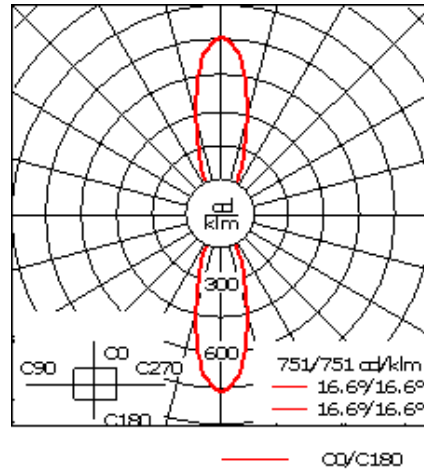

131-9483

SLS410 LED

we-ef

Specifications

Material description

Body	Marine-grade, die-cast aluminium alloy
Lens	Safety glass lens
Colors	 RAL9004 Black RAL9007 Grey Metallic RAL9016 White RAL8019 Dark Bronze
Gasket	Silicone rubber gasket
Fasteners	PCS hardware
Ingress protection	IP66
Impact resistance	IK07
Corrosion resistance	5CE

Electrical description

Power supply	Integral [ECG] electronic 0-10 V dimmable driver in 120-277 universal voltage.
Driver / Ballast	Integral EC electronic converter

WE-EF LIGHTING USA, LLC

410-D Keystone Drive, 15086 Warrendale, PA 15086 - Phone: +1 724 742 0030

customersupport.usa@we-ef.com - <https://we-ef.com/us>

Subject to technical changes and errors. - Generated on 11/23/2024