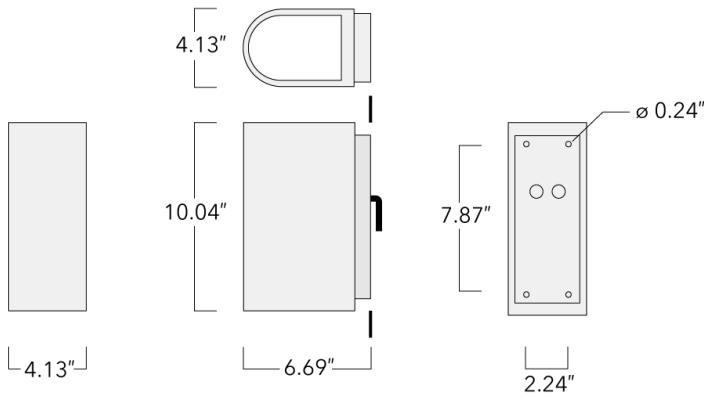

131-9483

SLS410 LED

we-ef

Specifications

Material description

Body	Marine-grade, die-cast aluminium alloy
Lens	Safety glass lens
Colors	 RAL9004 Black RAL9007 Grey Metallic RAL9016 White RAL8019 Dark Bronze
Gasket	Silicone rubber gasket
Fasteners	PCS hardware
Ingress protection	IP66
Impact resistance	IK07
Corrosion resistance	5CE

Electrical description

Power supply	Integral [ECG] electronic 0-10 V dimmable driver in 120-277 universal voltage.
Driver / Ballast	Integral EC electronic converter

WE-EF LIGHTING USA, LLC

410-D Keystone Drive, 15086 Warrendale, PA 15086 - Phone: +1 724 742 0030

customersupport.usa@we-ef.com - <https://we-ef.com/us>

Subject to technical changes and errors. - Generated on 11/23/2024