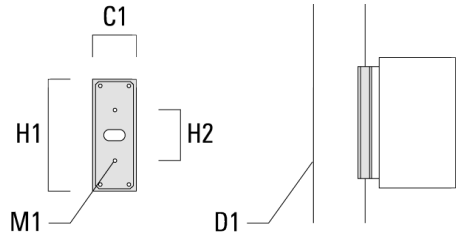

131-9489

SLS410 LED

we-ef

Mounting Accessories

Column fitter

Description	Part ID	C1	D1	H1	H2	M1	Weight (lb)
CF-410/420	131-9140	3.27	≥ 5.51	8.66	3.94	0.24	1.32

Surface Collar

WE-EF LIGHTING USA, LLC