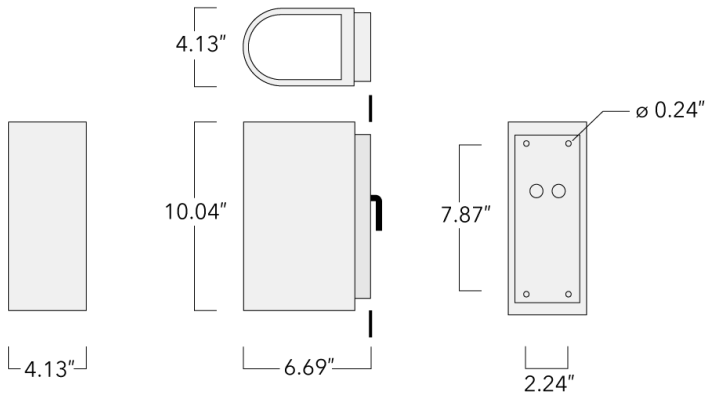

131-9489

SLS410 LED

we-ef

Specifications

Material description

Body	Marine-grade, die-cast aluminium alloy
Lens	Safety glass lens
Colors	 RAL9004 Black RAL9007 Grey Metallic RAL9016 White RAL8019 Dark Bronze
Gasket	Silicone rubber gasket
Fasteners	PCS hardware
Ingress protection	IP66
Impact resistance	IK07
Corrosion resistance	5CE

Electrical description

Power supply	Integral [ECG] electronic 0-10 V dimmable driver in 120-277 universal voltage.
Driver / Ballast	Integral EC electronic converter

WE-EF LIGHTING USA, LLC

410-D Keystone Drive, 15086 Warrendale, PA 15086 - Phone: +1 724 742 0030

customersupport.usa@we-ef.com - <https://we-ef.com/us>

Subject to technical changes and errors. - Generated on 10/23/2024