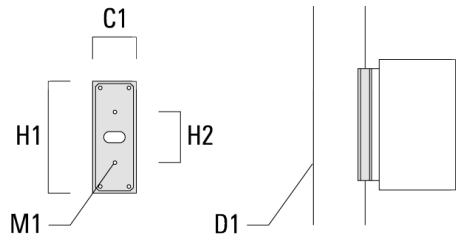

131-9489

SLS410 LED

we-ef

Mounting Accessories

Column fitter

Description	Part ID	C1	D1	H1	H2	M1	Weight (lb)
CF-410/420	131-9140	3.27	≥ 5.51	8.66	3.94	0.24	1.32

WE-EF LIGHTING USA, LLC

410-D Keystone Drive, 15086 Warrendale, PA 15086 - Phone: +1 724 742 0030
customersupport.usa@we-ef.com - <https://we-ef.com/us>

Subject to technical changes and errors. - Generated on 11/23/2024

Surface Collar

Description	Part ID	A	B	C1	D1	D2	D3	M1	M2
VLS/SLS Surface Collar	131-6004	8.66	3.66	1.75	∅1	∅1.5	∅0.38	6	2