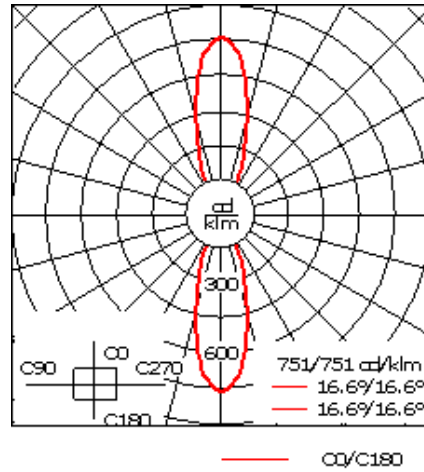

131-9489

SLS410 LED

we-ef

Specifications

Material description

Body	Marine-grade, die-cast aluminium alloy
Lens	Safety glass lens
Colors	 RAL9004 Black RAL9007 Grey Metallic RAL9016 White RAL8019 Dark Bronze
Gasket	Silicone rubber gasket
Fasteners	PCS hardware
Ingress protection	IP66
Impact resistance	IK07
Corrosion resistance	5CE

Electrical description

Power supply	Integral [ECG] electronic 0-10 V dimmable driver in 120-277 universal voltage.
Driver / Ballast	Integral EC electronic converter

WE-EF LIGHTING USA, LLC

410-D Keystone Drive, 15086 Warrendale, PA 15086 - Phone: +1 724 742 0030

customersupport.usa@we-ef.com - <https://we-ef.com/us>

Subject to technical changes and errors. - Generated on 11/23/2024