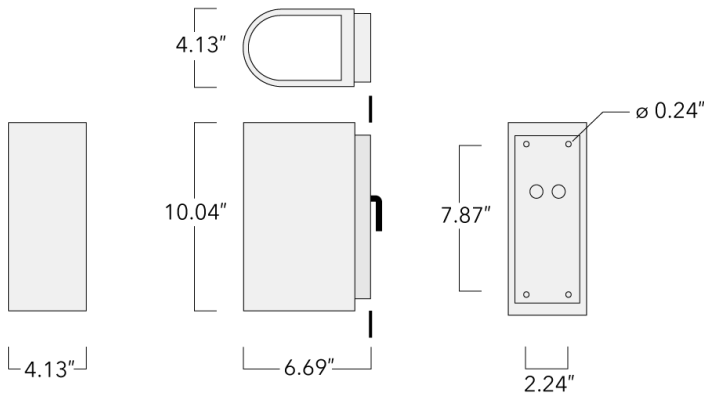

131-9489

SLS410 LED

we-ef

Specifications

Material description

Body	Marine-grade, die-cast aluminium alloy
Lens	Safety glass lens
Colors	 RAL9004 Black RAL9007 Grey Metallic RAL9016 White RAL8019 Dark Bronze
Gasket	Silicone rubber gasket
Fasteners	PCS hardware
Ingress protection	IP66
Impact resistance	IK07
Corrosion resistance	5CE

Electrical description

Power supply	Integral [ECG] electronic 0-10 V dimmable driver in 120-277 universal voltage.
Driver / Ballast	Integral EC electronic converter

WE-EF LIGHTING USA, LLC

410-D Keystone Drive, 15086 Warrendale, PA 15086 - Phone: +1 724 742 0030

customersupport.usa@we-ef.com - <https://we-ef.com/us>

Subject to technical changes and errors. - Generated on 11/23/2024