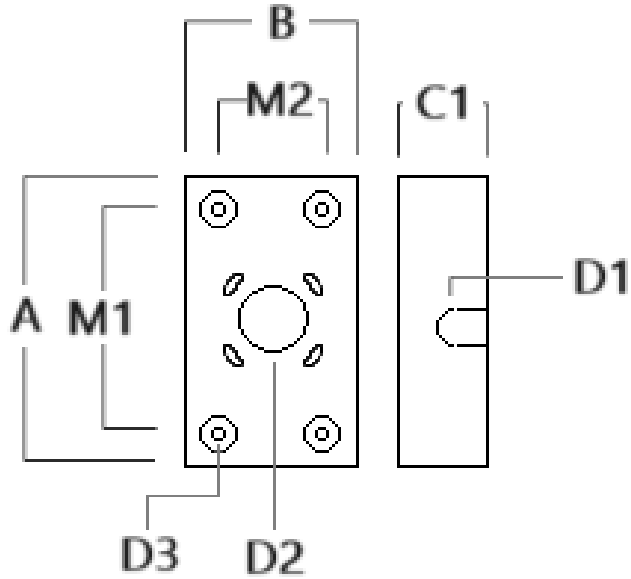

Description	Part ID	A	B	C1	D1	D2	D3	M1	M2
VLS/SLS Surface Collar	131-6004	8.66	3.66	1.75	∅1	∅1.5	∅0.38	6	2