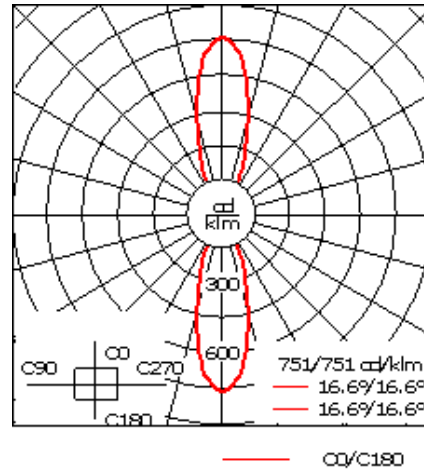

131-9489

SLS410 LED

we-ef

Specifications

Material description

Body	Marine-grade, die-cast aluminium alloy
Lens	Safety glass lens
Colors	 RAL9004 Black RAL9007 Grey Metallic RAL9016 White RAL8019 Dark Bronze
Gasket	Silicone rubber gasket
Fasteners	PCS hardware
Ingress protection	IP66
Impact resistance	IK07
Corrosion resistance	5CE

Electrical description

Power supply	Integral [ECG] electronic 0-10 V dimmable driver in 120-277 universal voltage.
Driver / Ballast	Integral EC electronic converter

WE-EF LIGHTING USA, LLC

410-D Keystone Drive, 15086 Warrendale, PA 15086 - Phone: +1 724 742 0030

customersupport.usa@we-ef.com - <https://we-ef.com/us>

Subject to technical changes and errors. - Generated on 10/23/2024