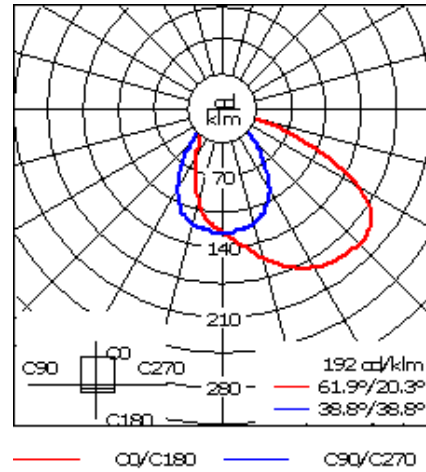

131-9472

SLS410 LED

we-ef

Specifications

Material description

Body	Marine-grade, die-cast aluminium alloy
Lens	Safety glass lens
Colors	 RAL9004 Black RAL9007 Grey Metallic RAL9016 White RAL8019 Dark Bronze
Gasket	Silicone rubber gasket
Fasteners	PCS hardware
Ingress protection	IP66
Impact resistance	IK07
Corrosion resistance	5CE

Electrical description

Power supply	Integral [ECG] electronic 0-10 V dimmable driver in 120-277 universal voltage.
Driver / Ballast	Integral EC electronic converter

WE-EF LIGHTING USA, LLC

410-D Keystone Drive, 15086 Warrendale, PA 15086 - Phone: +1 724 742 0030

customersupport.usa@we-ef.com - <https://we-ef.com/us>

Subject to technical changes and errors. - Generated on 11/23/2024