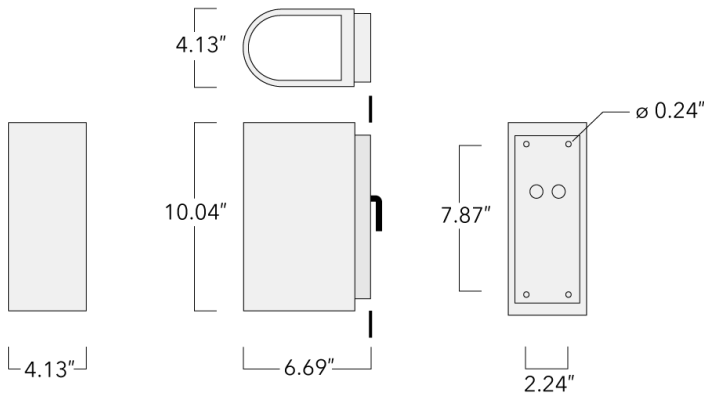

131-9472

SLS410 LED

we-ef

Specifications

Material description

Body	Marine-grade, die-cast aluminium alloy
Lens	Safety glass lens
Colors	 RAL9004 Black RAL9007 Grey Metallic RAL9016 White RAL8019 Dark Bronze
Gasket	Silicone rubber gasket
Fasteners	PCS hardware
Ingress protection	IP66
Impact resistance	IK07
Corrosion resistance	5CE

Electrical description

Power supply	Integral [ECG] electronic 0-10 V dimmable driver in 120-277 universal voltage.
Driver / Ballast	Integral EC electronic converter

WE-EF LIGHTING USA, LLC

410-D Keystone Drive, 15086 Warrendale, PA 15086 - Phone: +1 724 742 0030

customersupport.usa@we-ef.com - <https://we-ef.com/us>

Subject to technical changes and errors. - Generated on 11/23/2024