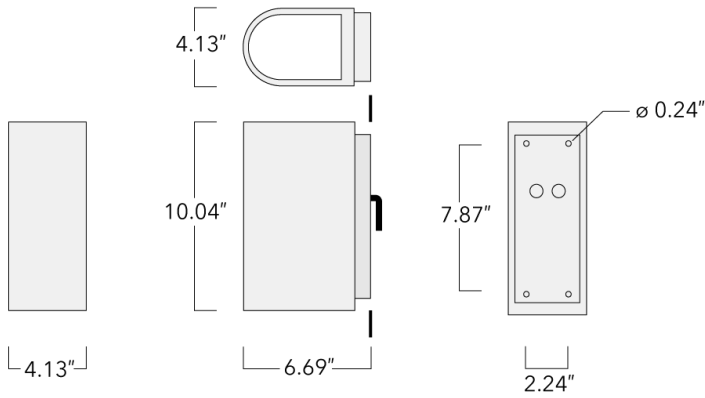

131-9476

SLS410 LED

we-ef

Specifications

Material description

Body	Marine-grade, die-cast aluminium alloy
Lens	Safety glass lens
Colors	 RAL9004 Black RAL9007 Grey Metallic RAL9016 White RAL8019 Dark Bronze
Gasket	Silicone rubber gasket
Fasteners	PCS hardware
Ingress protection	IP66
Impact resistance	IK07
Corrosion resistance	5CE

Electrical description

Power supply	Integral [ECG] electronic 0-10 V dimmable driver in 120-277 universal voltage.
Driver / Ballast	Integral EC electronic converter

WE-EF LIGHTING USA, LLC

410-D Keystone Drive, 15086 Warrendale, PA 15086 - Phone: +1 724 742 0030

customersupport.usa@we-ef.com - <https://we-ef.com/us>

Subject to technical changes and errors. - Generated on 10/23/2024