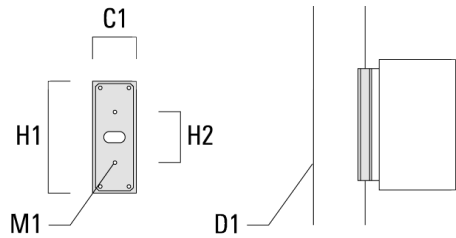

131-9476

SLS410 LED

we-ef

Mounting Accessories

Column fitter

Description	Part ID	C1	D1	H1	H2	M1	Weight (lb)
CF-410/420	131-9140	3.27	≥ 5.51	8.66	3.94	0.24	1.32

Surface Collar

WE-EF LIGHTING USA, LLC

410-D Keystone Drive, 15086 Warrendale, PA 15086 - Phone: +1 724 742 0030

customersupport.usa@we-ef.com - <https://we-ef.com/us>

Subject to technical changes and errors. - Generated on 10/23/2024