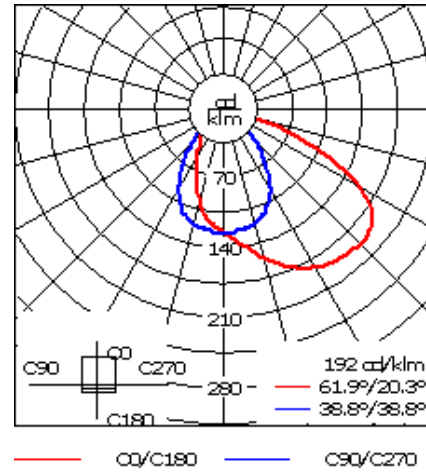

131-9476

SLS410 LED

we-ef

Specifications

Material description

Body	Marine-grade, die-cast aluminium alloy
Lens	Safety glass lens
Colors	 RAL9004 Black RAL9007 Grey Metallic RAL9016 White RAL8019 Dark Bronze
Gasket	Silicone rubber gasket
Fasteners	PCS hardware
Ingress protection	IP66
Impact resistance	IK07
Corrosion resistance	5CE

Electrical description

Power supply	Integral [ECG] electronic 0-10 V dimmable driver in 120-277 universal voltage.
Driver / Ballast	Integral EC electronic converter

WE-EF LIGHTING USA, LLC

410-D Keystone Drive, 15086 Warrendale, PA 15086 - Phone: +1 724 742 0030

customersupport.usa@we-ef.com - <https://we-ef.com/us>

Subject to technical changes and errors. - Generated on 10/23/2024