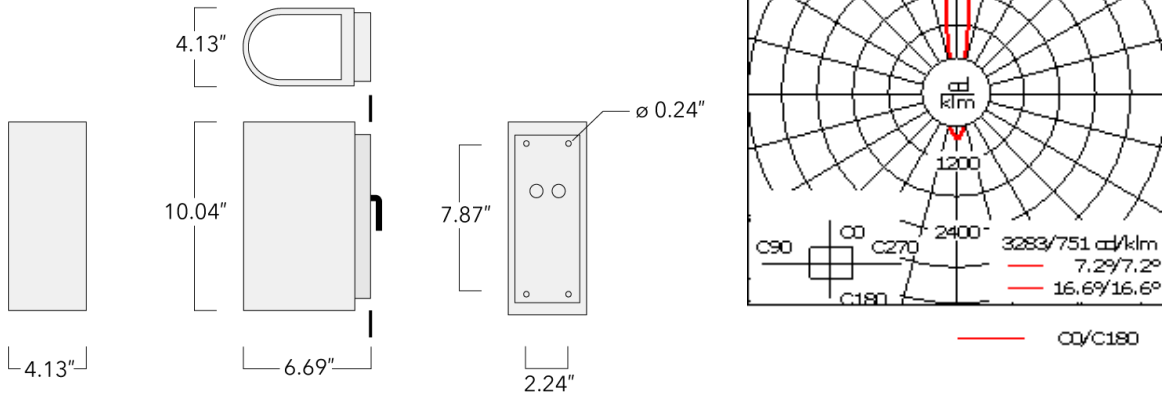

131-9490

SLS410 LED

we-ef

Specifications

Material description

Body	Marine-grade, die-cast aluminium alloy
Lens	Safety glass lens
Colors	 RAL9004 Black RAL9007 Grey Metallic RAL9016 White RAL8019 Dark Bronze
Gasket	Silicone rubber gasket
Fasteners	PCS hardware
Ingress protection	IP66
Impact resistance	IK07
Corrosion resistance	5CE

Electrical description

Power supply	Integral [ECG] electronic 0-10 V dimmable driver in 120-277 universal voltage.
Driver / Ballast	Integral EC electronic converter

WE-EF LIGHTING USA, LLC

410-D Keystone Drive, 15086 Warrendale, PA 15086 - Phone: +1 724 742 0030

customersupport.usa@we-ef.com - <https://we-ef.com/us>

Subject to technical changes and errors. - Generated on 10/23/2024