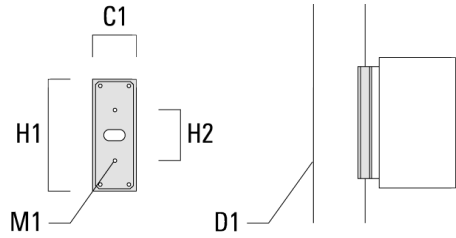

131-9490

SLS410 LED

we-ef

Mounting Accessories

Column fitter

Description	Part ID	C1	D1	H1	H2	M1	Weight (lb)
CF-410/420	131-9140	3.27	≥ 5.51	8.66	3.94	0.24	1.32

Surface Collar

WE-EF LIGHTING USA, LLC