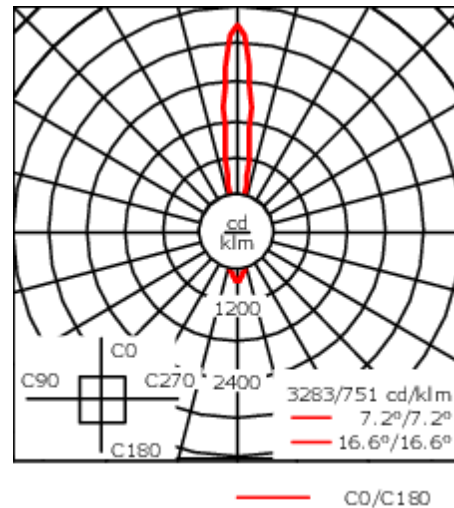

Specifications

Material description

Body	Marine-grade, die-cast aluminium alloy
Lens	Safety glass lens
Colours	 RAL9004 Signal black RAL9007 Grey aluminium RAL7016 Anthracite grey RAL9016 Traffic white
Gasket	Silicone rubber gasket
Fasteners	PCS hardware
Ingress protection	IP66
Impact resistance	IK07
Corrosion resistance	5CE

Electrical description

Power supply	220-240V / 50-60 Hz
Driver / Ballast	Integral EC electronic converter

Additional information

Lifetime	Ta=25° L90B10 > 90000h