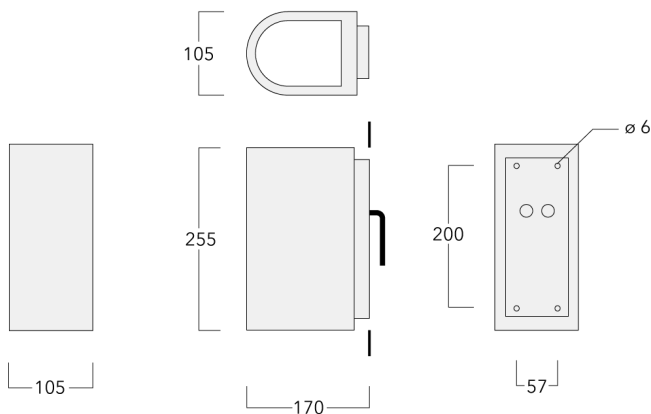

Specifications

Material description

Body	Marine-grade, die-cast aluminium alloy
Lens	Safety glass lens
Colours	 RAL9004 Signal black RAL9007 Grey aluminium RAL7016 Anthracite grey RAL9016 Traffic white
Gasket	Silicone rubber gasket
Fasteners	PCS hardware
Ingress protection	IP66
Impact resistance	IK07
Corrosion resistance	5CE

Electrical description

Power supply	220-240V / 50-60 Hz
Driver / Ballast	Integral EC electronic converter

Additional information

Lifetime	Ta=25° L90B10 > 90000h