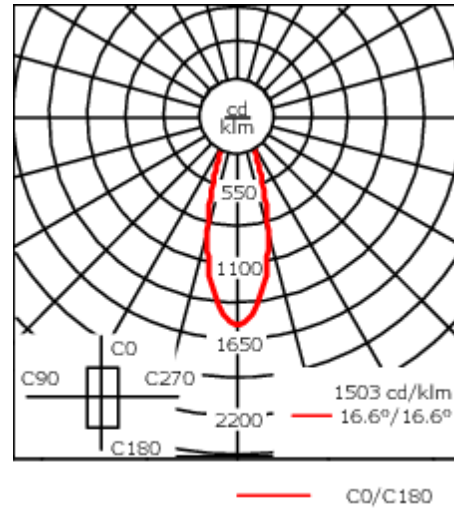

131-9157

VLS420 LED

we-ef

Specifications

Material description

Body	Marine-grade die-cast aluminium alloy
Lens	Safety glass lens
Colours	RAL9004 Signal black RAL9006 White aluminium RAL9007 Grey aluminium RAL7016 Anthracite grey RAL9016 Traffic white
Gasket	Silicone rubber gasket
Fasteners	PCS Polymer Coated Stainless Steel Hardware
Ingress protection	IP66
Impact resistance	IK07
Corrosion resistance	5CE

Electrical description

Power supply	220-240V / 50-60 Hz
Driver / Ballast	Integral EC electronic converter
Surge protection	1/2 kV

Additional information

Lifetime	Ta=25° L90B10 > 90000h
Energy efficiency class	C-D (Light source)

WE-EF LEUCHTEN GmbH

Töpinger Straße 16, 29646 Bispingen, Germany - Phone: +49 5194 909-0
info@we-ef.com - <https://we-ef.com>

Subject to technical changes and errors. - Generated on 23/11/2024