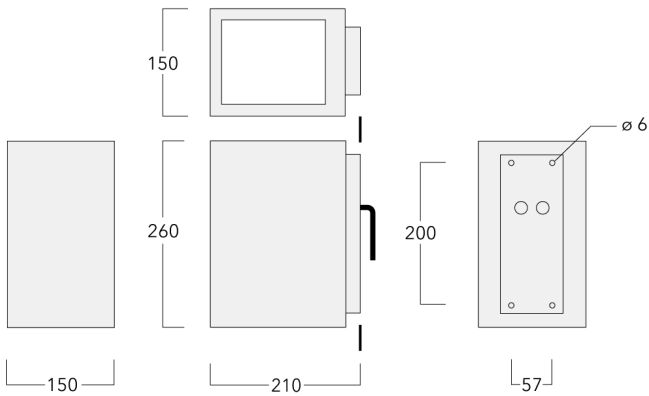

131-9157

VLS420 LED

we-ef

Specifications

Material description

Body	Marine-grade die-cast aluminium alloy
Lens	Safety glass lens
Colours	RAL9004 Signal black RAL9006 White aluminium RAL9007 Grey aluminium RAL7016 Anthracite grey RAL9016 Traffic white
Gasket	Silicone rubber gasket
Fasteners	PCS Polymer Coated Stainless Steel Hardware
Ingress protection	IP66
Impact resistance	IK07
Corrosion resistance	5CE

Electrical description

Power supply	220-240V / 50-60 Hz
Driver / Ballast	Integral EC electronic converter
Surge protection	1/2 kV

Additional information

Lifetime	Ta=25° L90B10 > 90000h
Energy efficiency class	C-D (Light source)

WE-EF LEUCHTEN GmbH

Töpinger Straße 16, 29646 Bispingen, Germany - Phone: +49 5194 909-0
info@we-ef.com - <https://we-ef.com>

Subject to technical changes and errors. - Generated on 23/11/2024