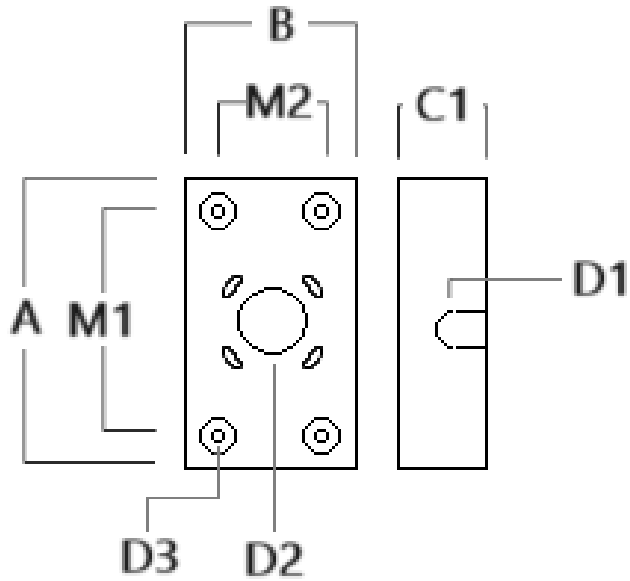

Surface Collar

Description	Part ID	A	B	C1	D1	D2	D3	M1	M2
VLS/SLS Surface Collar	131-6004	8.66	3.66	1.75	∅1	∅1.5	∅0.38	6	2