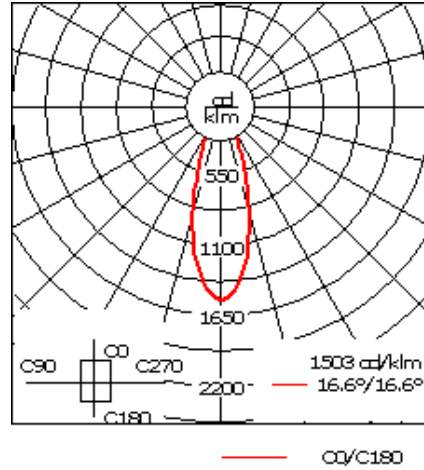

131-9157

we-ef

VLS420 LED

Specifications

Material description

Body	Marine-grade, die-cast aluminium alloy
Lens	Safety glass lens
Colors	 RAL9004 Black RAL9007 Grey Metallic RAL9016 White RAL8019 Dark Bronze
Gasket	Silicone rubber gasket
Fasteners	PCS hardware
Ingress protection	IP66
Impact resistance	IK07
Corrosion resistance	5CE

Electrical description

Power supply	Integral [ECG] electronic driver 120V-277V. 0-10V dimmable, to be specified with order.
Driver / Ballast	Standard. Optional DALI version available. To be specified at time of ordering.

Additional information

Lifetime	Ta=25°/40° L90B10 > 90000h
BUG Rating	Please see individual Spec Sheets for classification of Backlight, Uplight and Glare.
Listings	ETL listed. Suitable for wet locations.

WE-EF LIGHTING USA, LLC

410-D Keystone Drive, 15086 Warrendale, PA 15086 - Phone: +1 724 742 0030

customersupport.usa@we-ef.com - <https://we-ef.com/us>

Subject to technical changes and errors. - Generated on 04/19/2025