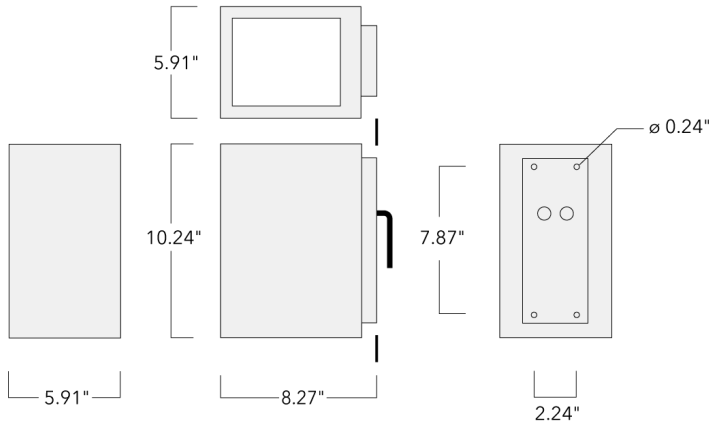

131-9157

we-ef

VLS420 LED

Specifications

Material description

Body	Marine-grade, die-cast aluminium alloy
Lens	Safety glass lens
Colors	 RAL9004 Black RAL9007 Grey Metallic RAL9016 White RAL8019 Dark Bronze
Gasket	Silicone rubber gasket
Fasteners	PCS hardware
Ingress protection	IP66
Impact resistance	IK07
Corrosion resistance	5CE

Electrical description

Power supply	Integral [ECG] electronic driver 120V-277V. 0-10V dimmable, to be specified with order.
Driver / Ballast	Standard. Optional DALI version available. To be specified at time of ordering.

Additional information

Lifetime	Ta=25°/40° L90B10 > 90000h
BUG Rating	Please see individual Spec Sheets for classification of Backlight, Uplight and Glare.
Listings	ETL listed. Suitable for wet locations.

WE-EF LIGHTING USA, LLC

410-D Keystone Drive, 15086 Warrendale, PA 15086 - Phone: +1 724 742 0030

customersupport.usa@we-ef.com - <https://we-ef.com/us>

Subject to technical changes and errors. - Generated on 04/19/2025