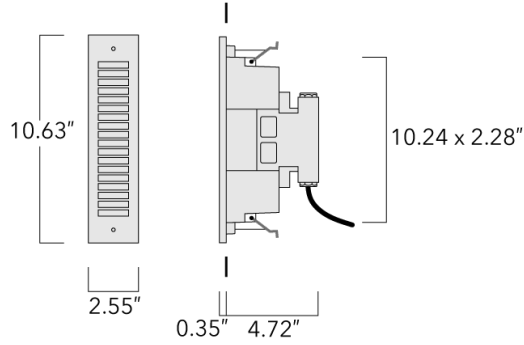

Specifications

Material description

Body	Marine-grade, die-cast aluminium alloy
Lens	Polycarbonate
Colors	RAL9004 Black RAL9007 Grey Metallic RAL9016 White RAL8019 Dark Bronze
Gasket	Silicone rubber gasket
Ingress protection	IP66
Impact resistance	IK07
Corrosion resistance	5CE

Electrical description

Power supply	Integral [ECG] electronic driver 120V-277V. 0-10V dimmable, to be specified with order.
Driver / Ballast	Integral EC electronic converter
Surge protection	In-line bracket 10kV Surge Protector

WE-EF LIGHTING USA, LLC