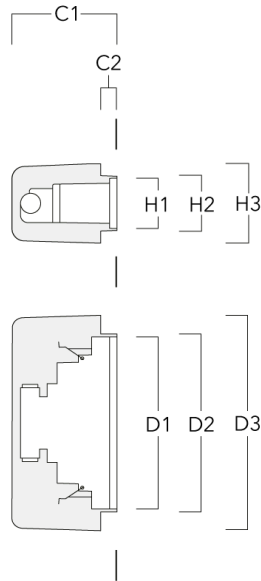

Example: XXX-XXXX-9004 (Black)
+ XXX-XXXX (Accessory 1)

Weight	1.98 lb
Light distribution	Shielded
Light source	LED-6W / 350 mA - 3000 K
CRI	80
Power supply	electronic gear
LEDs	1
Rated input power	8 W
Rated lumens (lm)	
LED Lumen	18.7
Total Lumen	18.7
Ta	25
Nominal Lumen (lm)	
LED Lumen	1050
Total Lumen	1050
Tc	25

WE-EF LIGHTING USA, LLC

190-9017

SVL134 LED

we-ef

Additional information

Lifetime Ta=25°/40° L80B10 > 54000h

Listings ETL, UL-1598, CSA-C22.2#250.0. Suitable for Wet Locations.

WE-EF LIGHTING USA, LLC

Installation blackout

Description	Part ID	C1	C2	D1	D2	D3	H1	H2	H3	Weight (lb)
Installation blackout BST13-II (Flush)	190-9031	5.71	0.87	10.63	11.02	13.31	2.56	2.95	4.21	1.98

Installation blackout BST13-I	190-9030	5.12	0.47	10.63	13.31		2.56	4.21		1.98
-------------------------------	----------	------	------	-------	-------	--	------	------	--	------