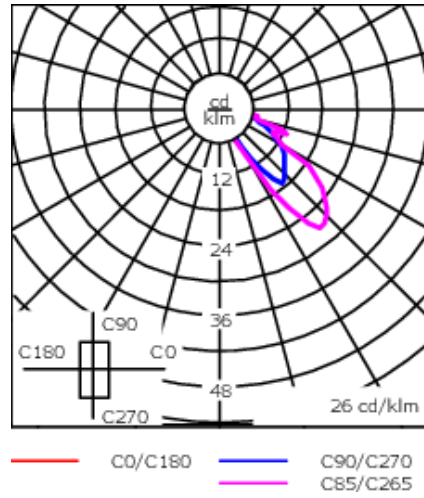

Specifications

Material description

Body	Marine-grade, die-cast aluminium alloy
Lens	Polycarbonate
Colors	RAL9004 Black RAL9007 Grey Metallic RAL9016 White RAL8019 Dark Bronze
Gasket	Silicone rubber gasket
Ingress protection	IP66
Impact resistance	IK07
Corrosion resistance	5CE

Electrical description

Power supply	Integral [ECG] electronic driver 120V-277V. 0-10V dimmable, to be specified with order.
Driver / Ballast	Integral EC electronic converter
Surge protection	In-line bracket 10kV Surge Protector

WE-EF LIGHTING USA, LLC